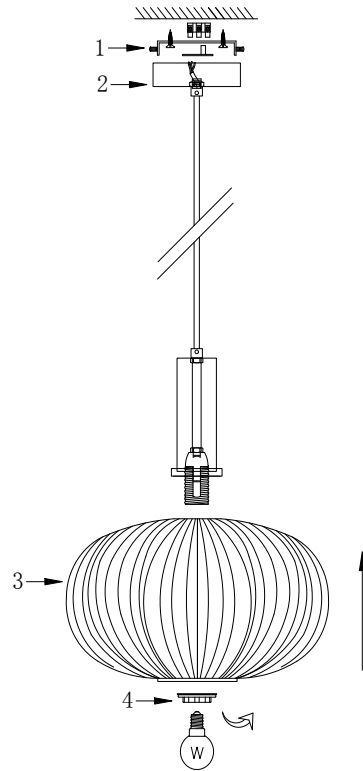

FREYA
TRADITION OF QUALITY

Instruction

FR8012PL-01GN

1 x E27 (40W)

Model: FR8012PL-01GN
Collection: Modern Market

Pendant Lamps