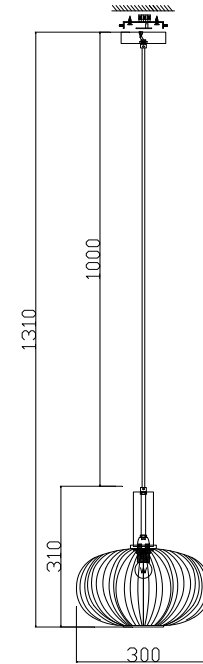

FREYA
TRADITION OF QUALITY

Instruction

FR8012PL-01GN

1 x E27 (40W)

Model: FR8012PL-01GN
Collection: Modern Market

Pendant Lamps