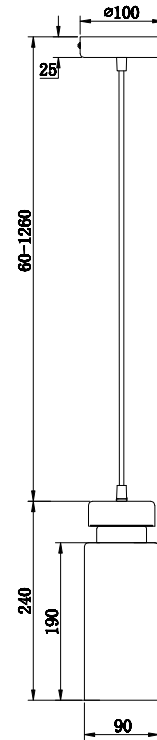

FREYA
TRADITION OF QUALITY

Instruction

FR8011PL-01N

1xE14 40W

Model: FR8011PL-01N
Collection: Modern Market

Pendant Lamps