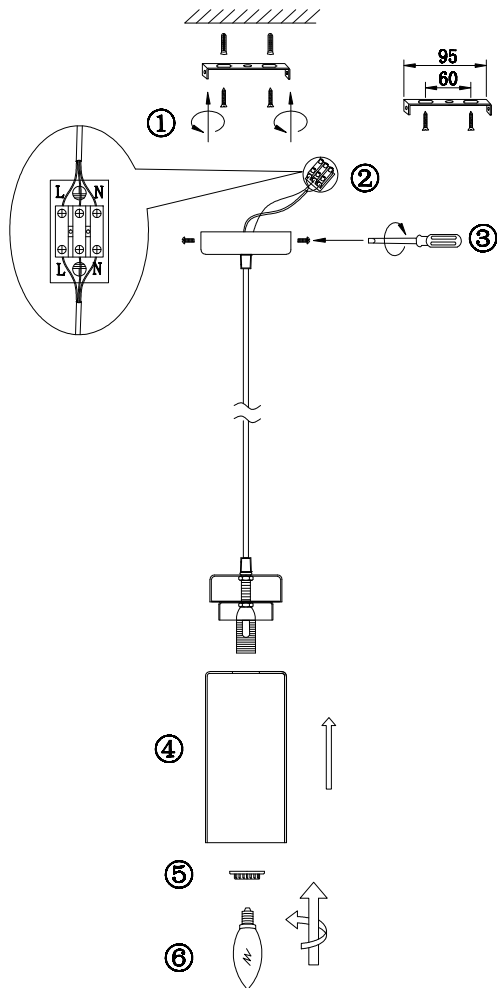

FREYA
TRADITION OF QUALITY

Instruction

FR8011PL-01N

1xE14 40W

Model: FR8011PL-01N
Collection: Modern Market

Pendant Lamps