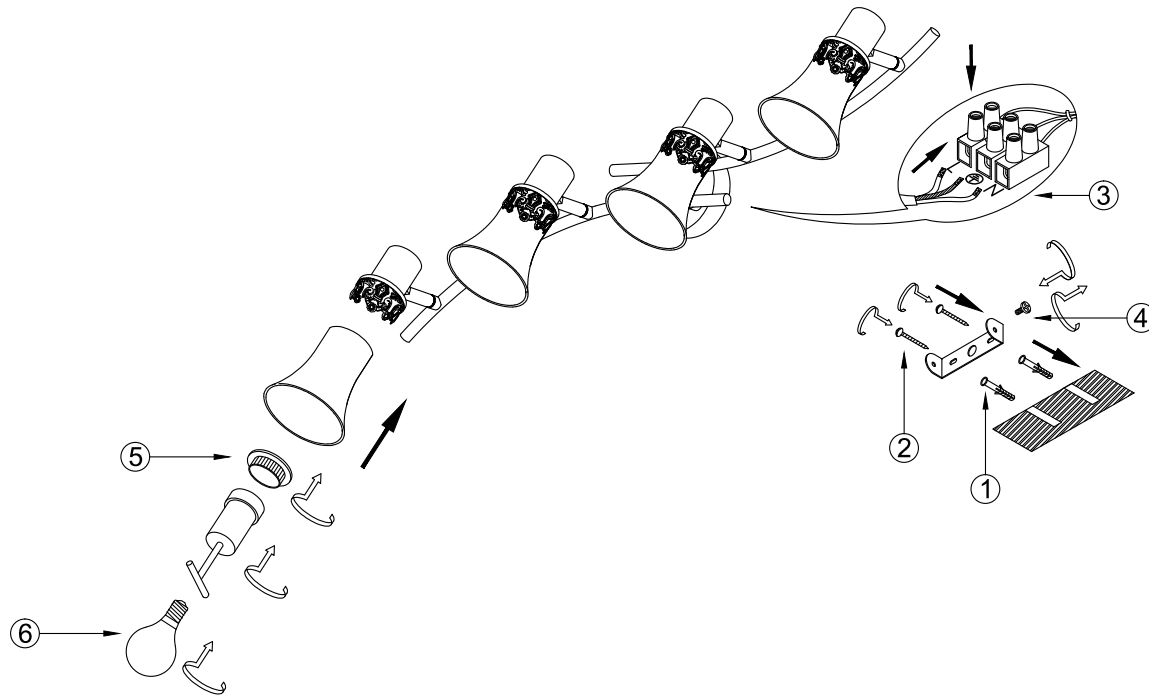

# Instruction

FR7002WL-04WG

4 x E14 (40W)

Model: FR7002WL-04WG

Series: Susana

Wall Lamps