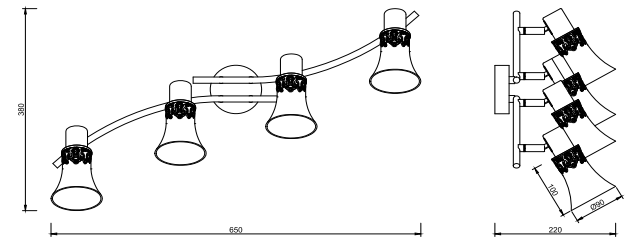

# Instruction

FR7002WL-04WG

4 x E14 (40W)

Model: FR7002WL-04WG

Series: Susana

Wall Lamps