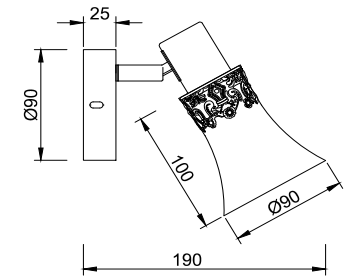

FREYA
TRADITION OF QUALITY

Instruction

FR7002WL-01WG

1 x E14 (40W)

Model: FR7002WL-01WG

Series: Susana

Wall Lamps