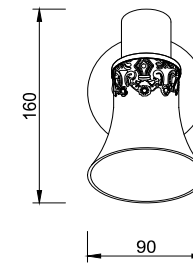

FREYA
TRADITION OF QUALITY

Instruction

FR7002WL-01WG

1 x E14 (40W)

Model: FR7002WL-01WG

Series: Susana

Wall Lamps