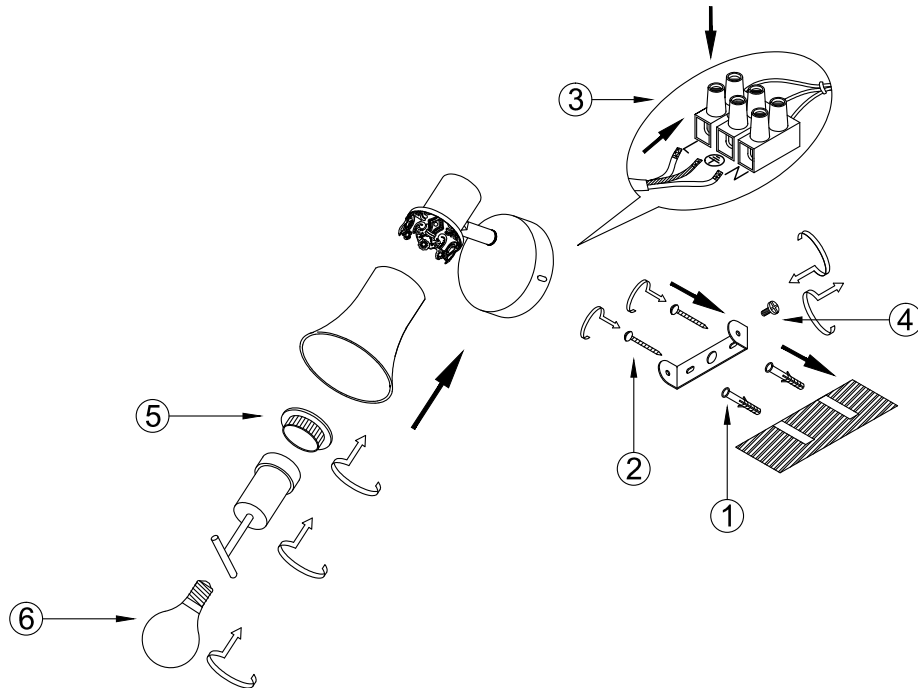

FREYA
TRADITION OF QUALITY

Instruction

FR7002WL-01WG

1 x E14 (40W)

Model: FR7002WL-01WG

Series: Susana

Wall Lamps