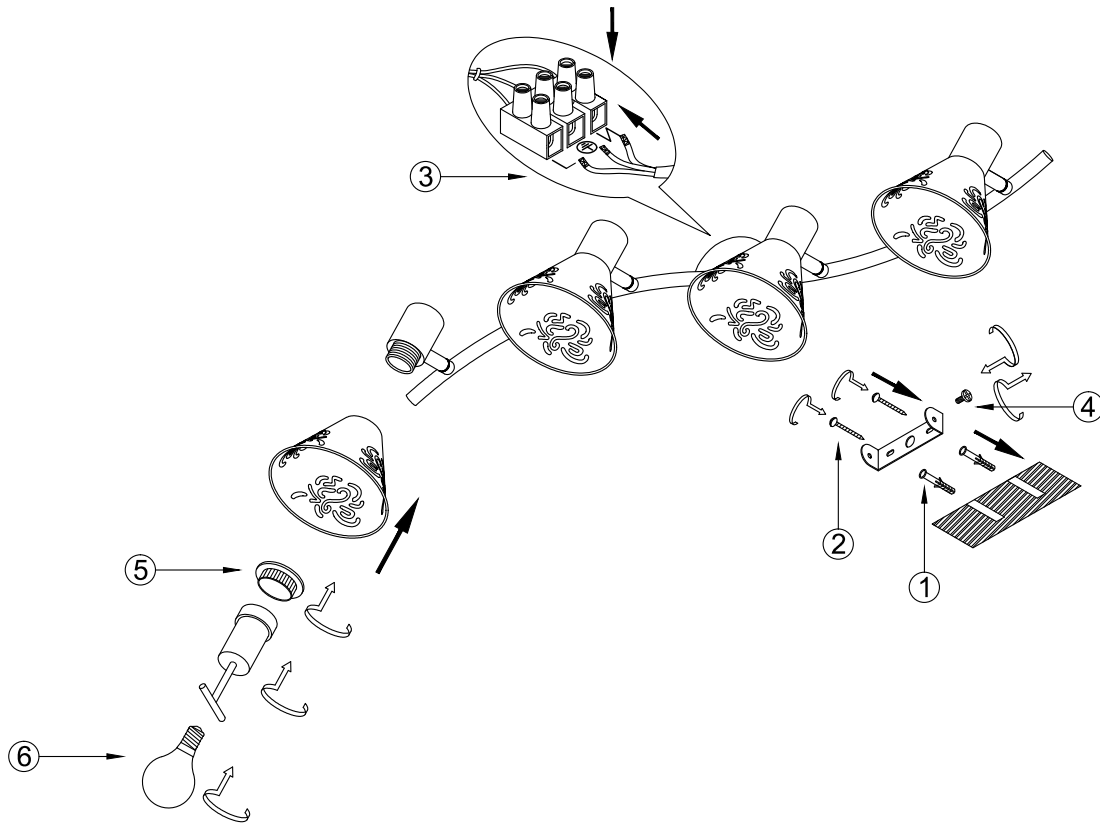

# Instruction

FR7001WL-04BZ

4 x E14 (40W)

Model: FR7001WL-04BZ

Series: Paola

Wall Lamps