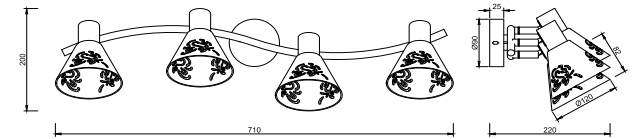

# Instruction

FR7001WL-04BZ

4 x E14 (40W)

Model: FR7001WL-04BZ

Series: Paola

Wall Lamps