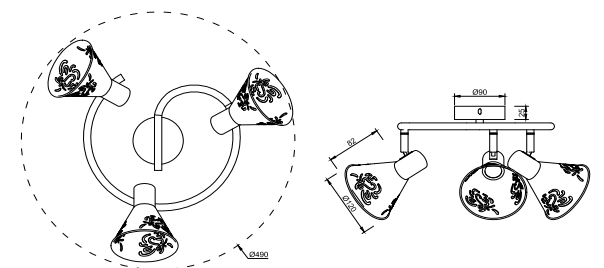

FREYA
TRADITION OF QUALITY

Instruction

FR7001CL-03BZ

3 x E14 (40W)

Model: FR7001CL-03BZ

Series: Paola

Wall Lamps