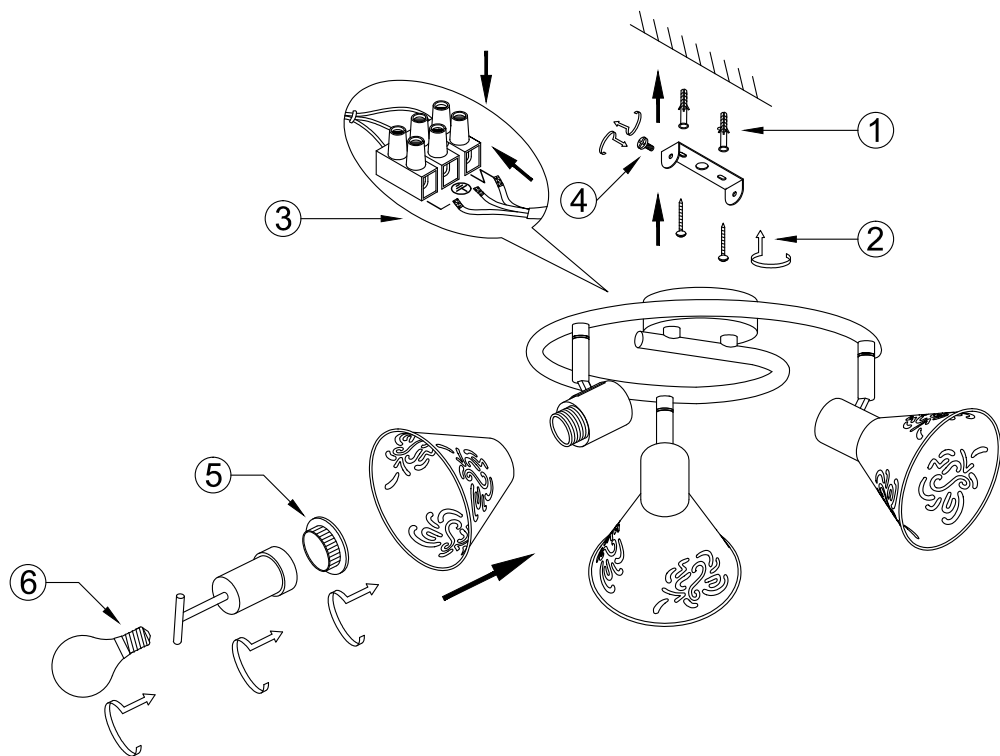

FREYA
TRADITION OF QUALITY

Instruction

FR7001CL-03BZ

3 x E14 (40W)

Model: FR7001CL-03BZ

Series: Paola

Wall Lamps