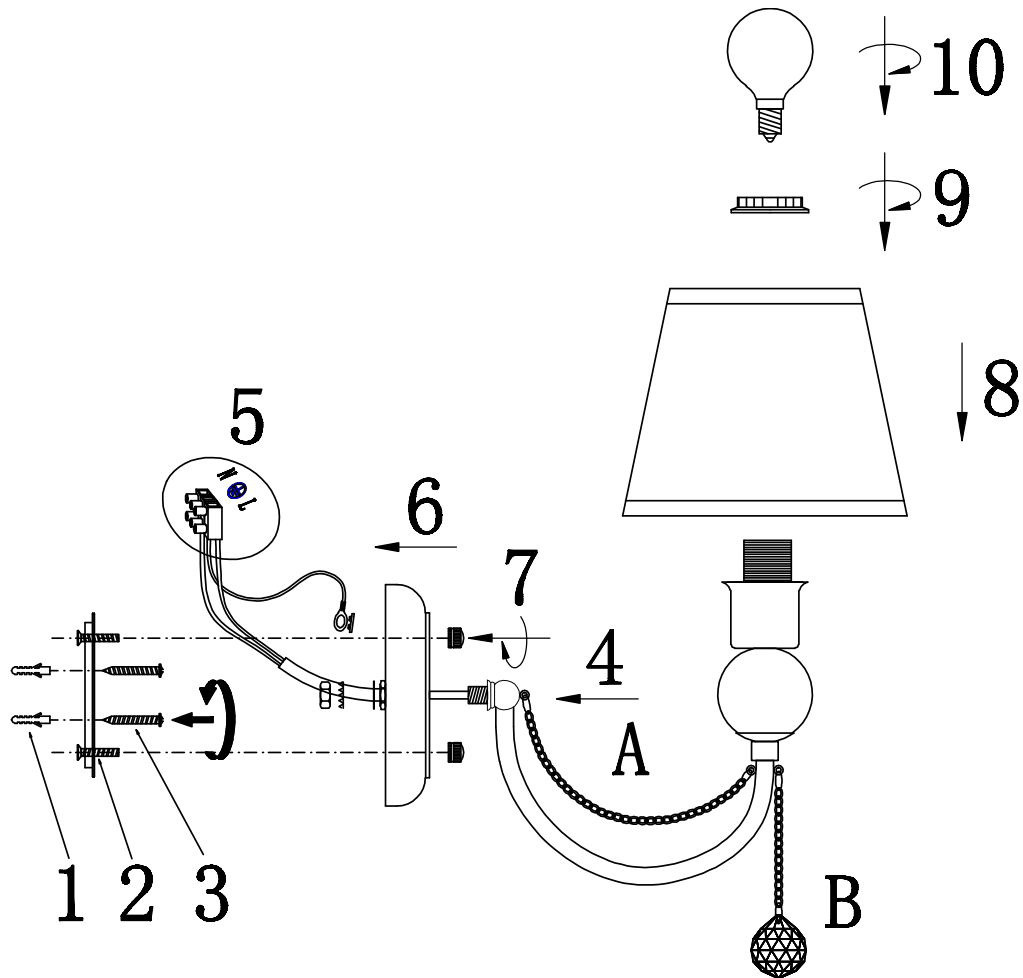

# Instruction

FR5661-WL-01-CH

1 x E14 (40W)

Model: FR5661-WL-01-CH  
Collection: Modern  
Series: Beverly

Wall Lamps