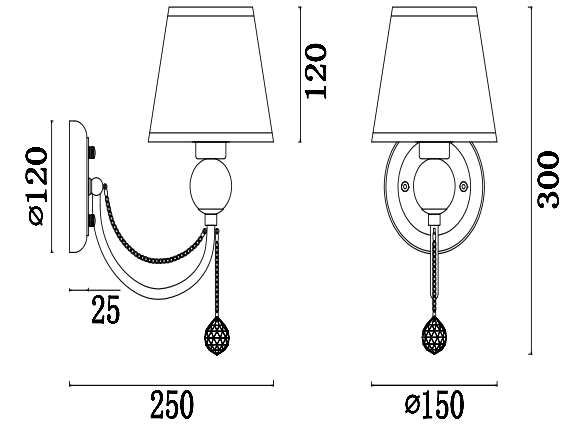

# Instruction

FR5661-WL-01-CH

1 x E14 (40W)

Model: FR5661-WL-01-CH  
Collection: Modern  
Series: Beverly

Wall Lamps