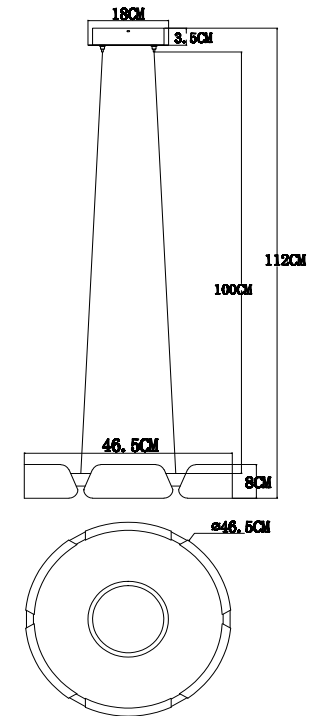

FREYA
TRADITION OF QUALITY

Instruction

FR6042PL-L86W

MAX 47W
4700 Lumen

Model: FR6042PL-L86W
Collection: LED
Series: Ethan

Pendant Lamps