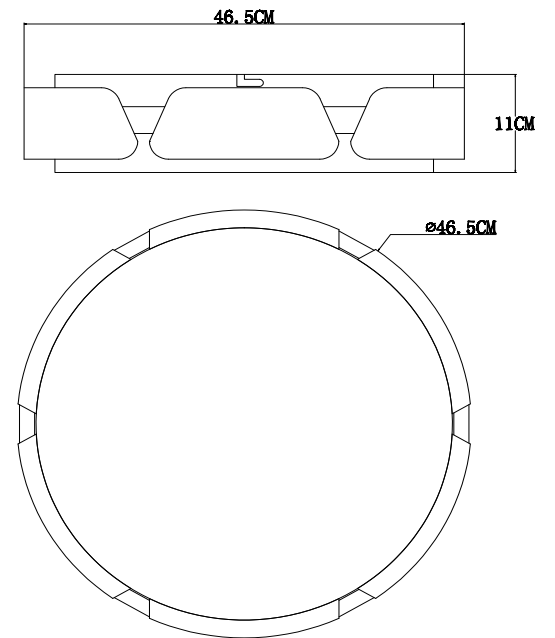

FREYA
TRADITION OF QUALITY

Instruction

FR6041CL-L92W

MAX 102W
7400 Lumen

Model: FR6041CL-L92W
Collection: LED
Series: Ethan

Ceiling Lamps