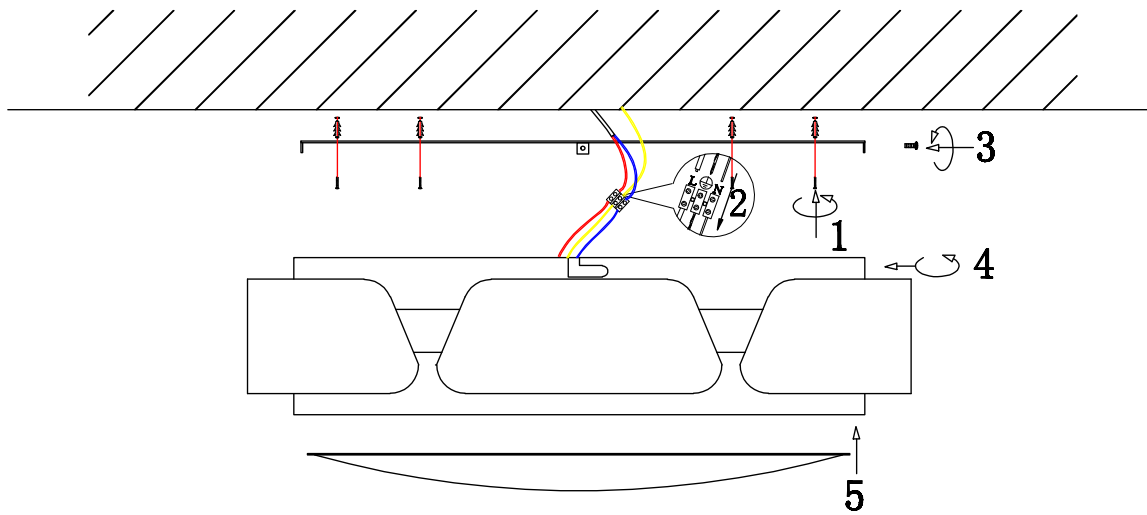

FREYA
TRADITION OF QUALITY

Instruction

FR6041CL-L92W

MAX 102W
7400 Lumen

Model: FR6041CL-L92W
Collection: LED
Series: Ethan

Ceiling Lamps