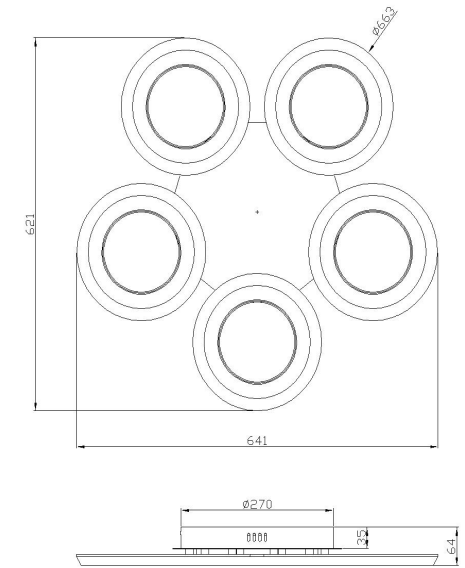

FREYA
TRADITION OF QUALITY

Instruction

FR6010CL-L82W

MAX 82W
4700 Lumen

Model: FR6010CL-L82W

Series: Blis

Ceiling Lamps