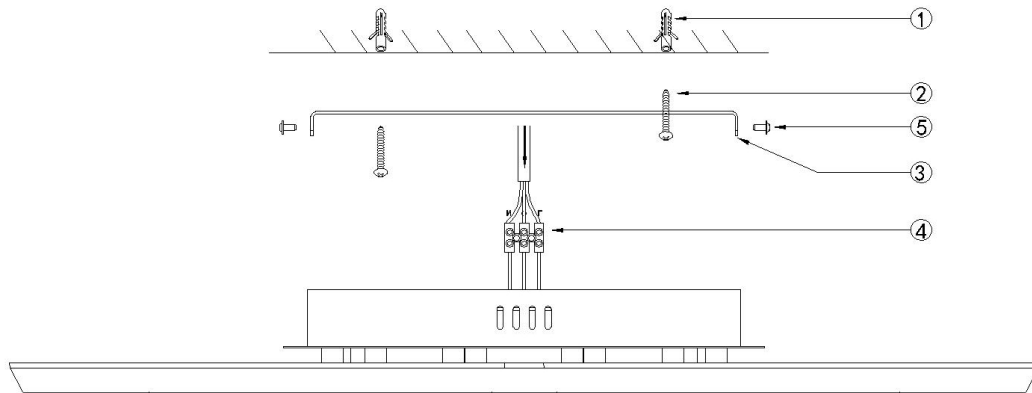

FREYA
TRADITION OF QUALITY

Instruction

FR6010CL-L82W

MAX 82W
4700 Lumen

Model: FR6010CL-L82W

Series: Blis

Ceiling Lamps