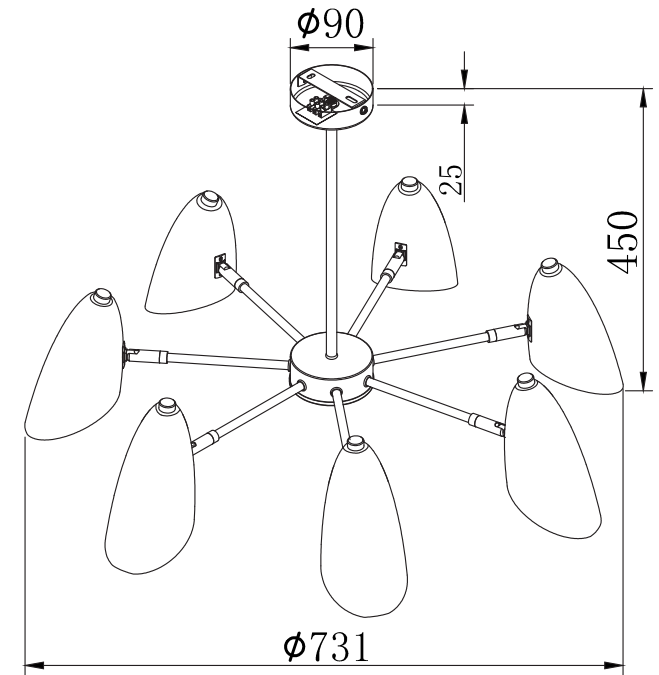

FREYA
TRADITION OF QUALITY

INSTRUCTION

MODEL: FR5852-CL-07-W
PENDANT LAMP

7 x E14 (40W)

FREYA-LIGHT.COM