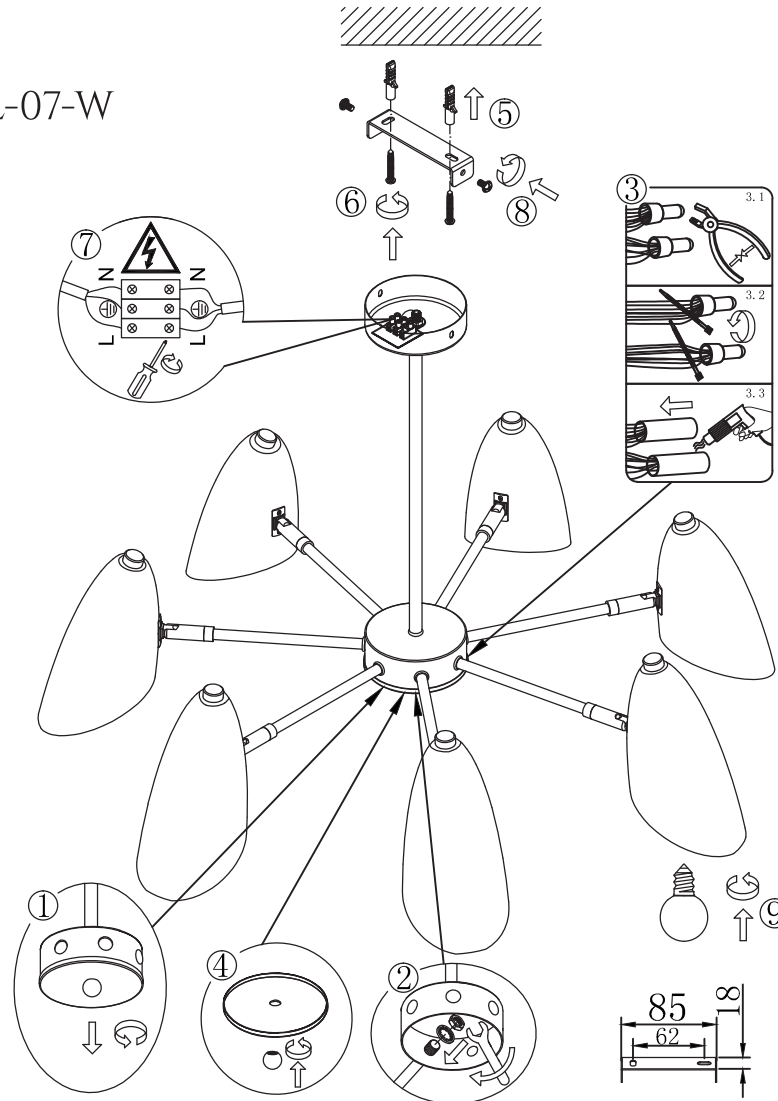

FREYA
TRADITION OF QUALITY

INSTRUCTION

MODEL: FR5852-CL-07-W
PENDANT LAMP

7 x E14 (40W)

FREYA-LIGHT.COM