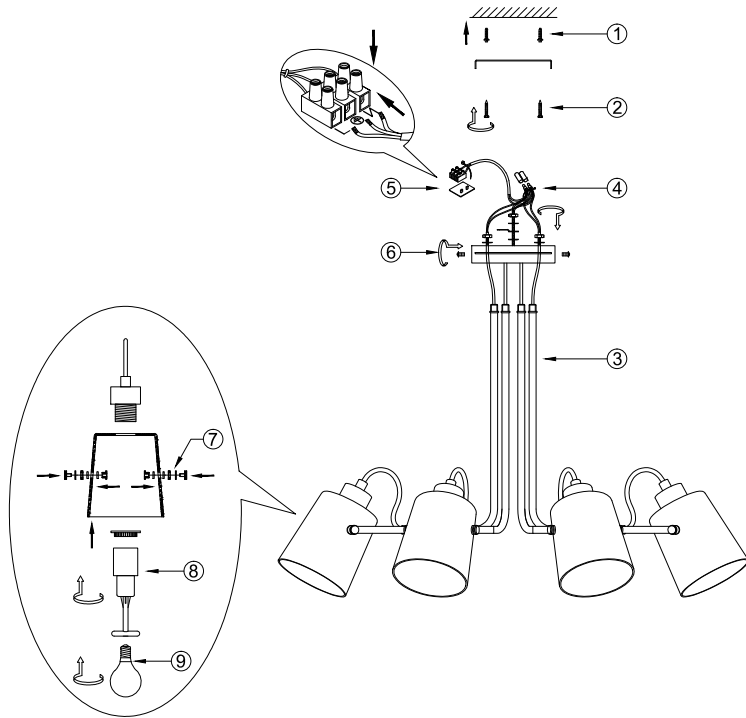

FREYA
TRADITION OF QUALITY

Instruction

FR5691PL-08CH

8 x E14 (40W)

Model: FR5691PL-08CH

Series: Nonna

Ceiling Lamps