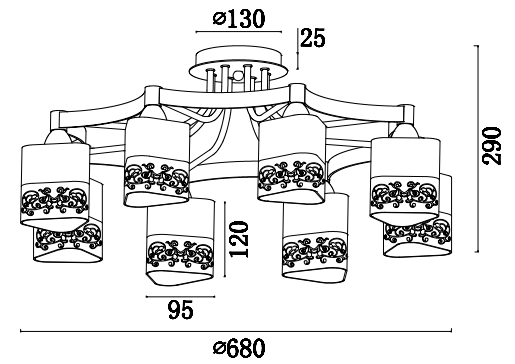

# Instruction

FR5475CL-08CH

8 x E14 (40W)

Model: FR5475CL-08CH  
Collection: Modern  
Series: Tasmania

Ceiling Lamps