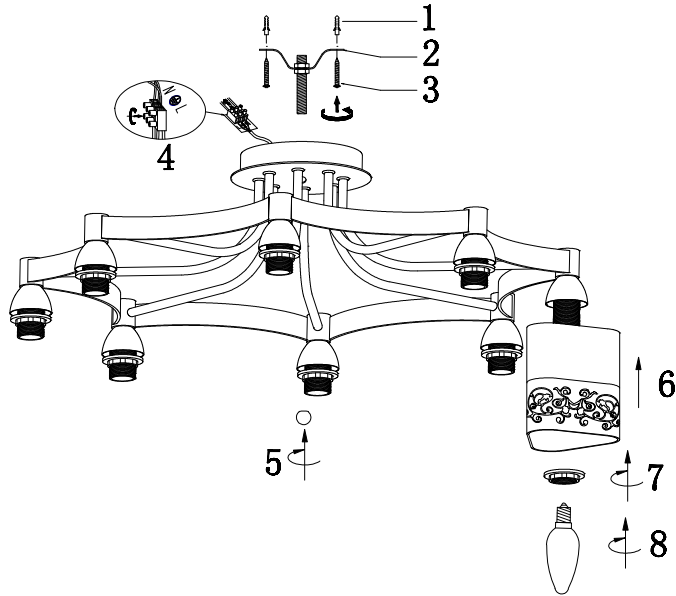

# Instruction

FR5475CL-08CH

8 x E14 (40W)

Model: FR5475CL-08CH  
Collection: Modern  
Series: Tasmania

Ceiling Lamps