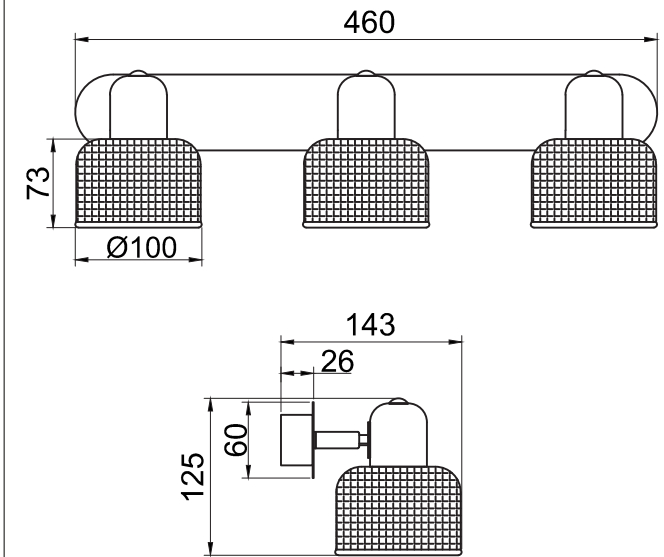

FREYA
TRADITION OF QUALITY

INSTRUCTION

MODEL: FR5344-WL-03-CH

3 X E27(40W)

FREYA-LIGHT.COM