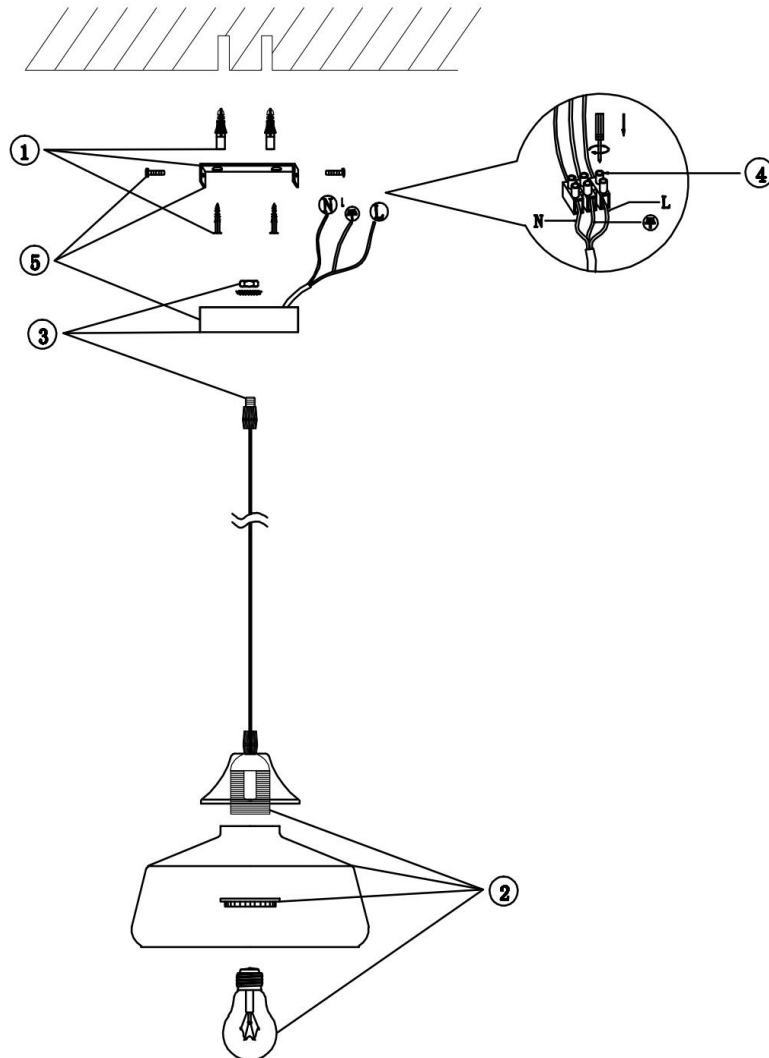

FREYA
TRADITION OF QUALITY

Instruction

FR5188PL-01B2

1xE27 60W

Model: FR5188PL-01B2

Collection: Modern

Pendant Lamps