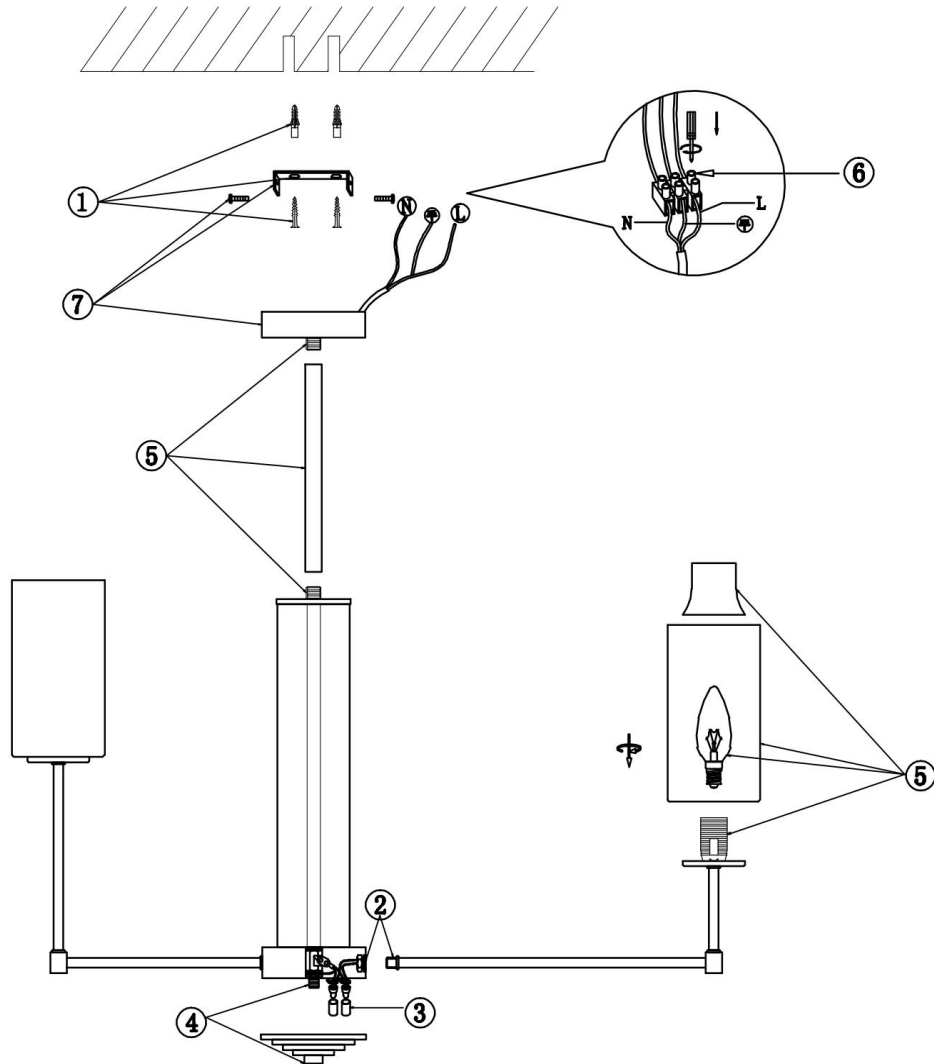

FREYA
TRADITION OF QUALITY

Instruction

FR5184PL-08CH

8xE14 60W

Model: FR5184PL-08CH

Collection: Modern

Pendant Lamps