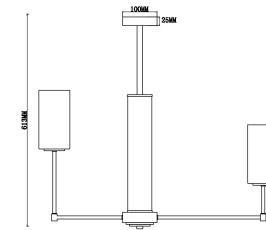

FREYA
TRADITION OF QUALITY

Instruction

FR5184PL-08CH

8xE14 60W

Model: FR5184PL-08CH

Collection: Modern

Pendant Lamps