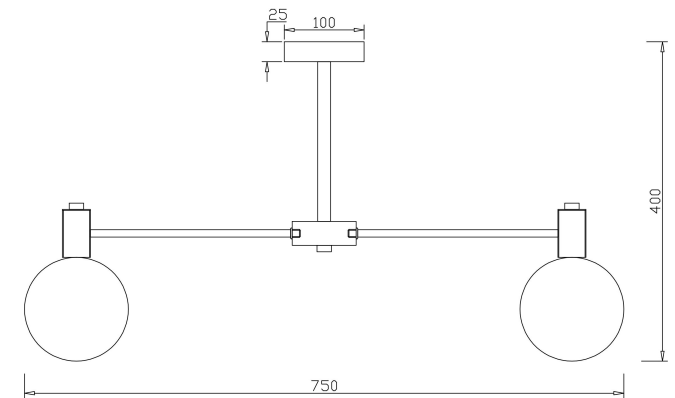

FREYA
TRADITION OF QUALITY

Instruction

FR5175PL-08BS

8xE27 60W

Model: FR5175PL-08BS

Collection: Modern

Pendant Lamps