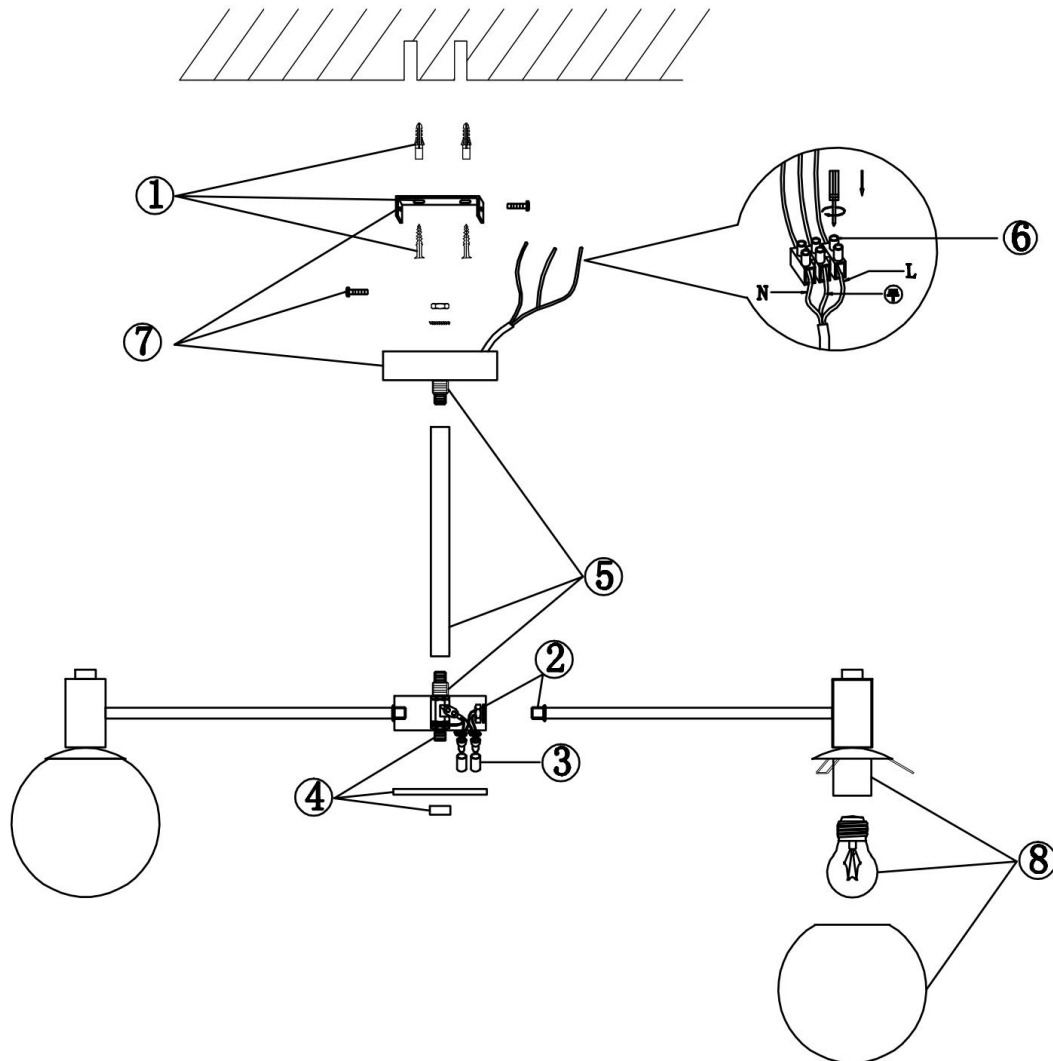

FREYA
TRADITION OF QUALITY

Instruction

FR5175PL-08BS

8xE27 60W

Model: FR5175PL-08BS

Collection: Modern

Pendant Lamps