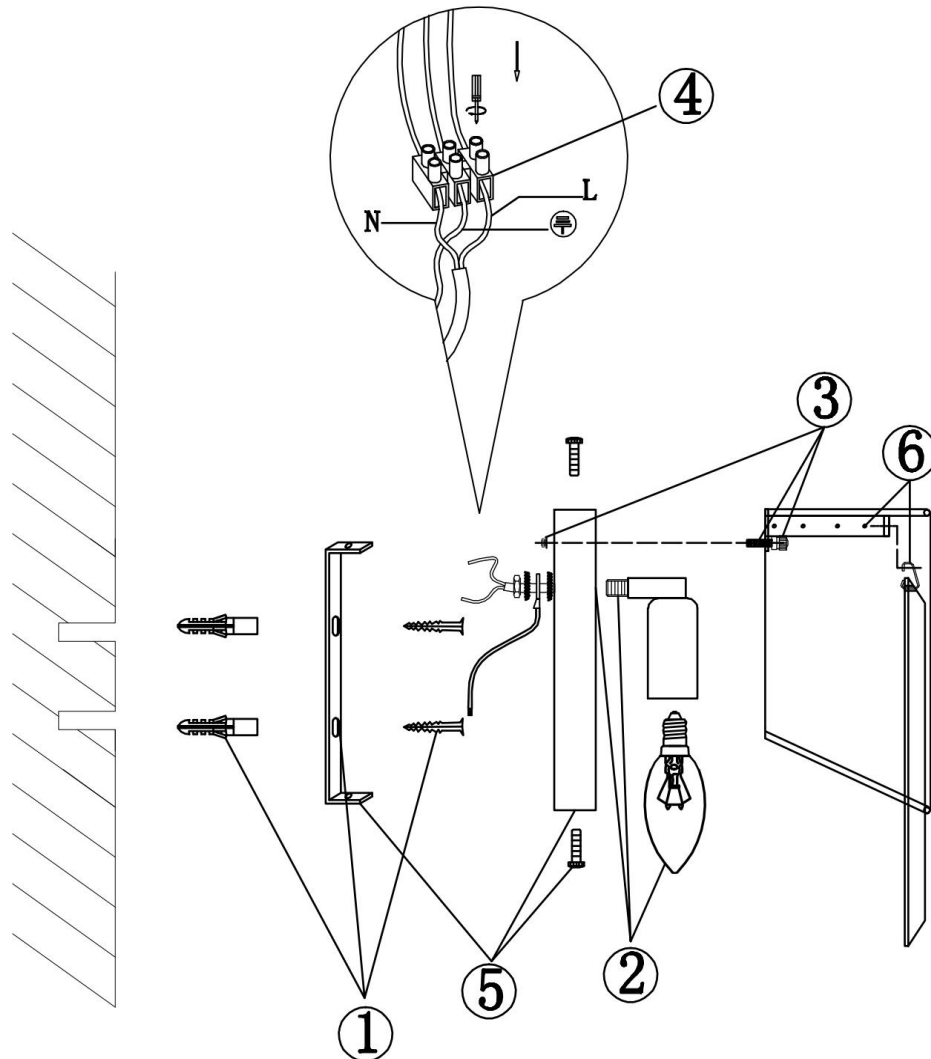

FREYA
TRADITION OF QUALITY

Instruction

FR5170WL-01N

1xE14 40W

Model: FR5170WL-01N

Collection: Modern

Wall Lamps