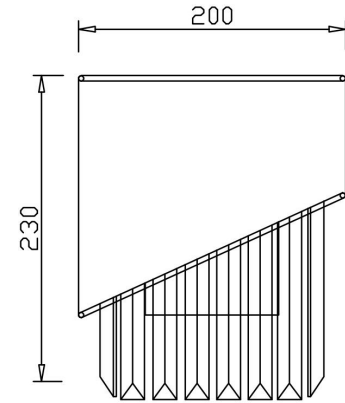

FREYA
TRADITION OF QUALITY

Instruction

FR5170WL-01N

1xE14 40W

Model: FR5170WL-01N

Collection: Modern

Wall Lamps