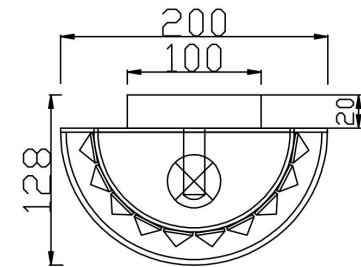

FREYA
TRADITION OF QUALITY

Instruction

FR5170WL-01N

1xE14 40W

Model: FR5170WL-01N

Collection: Modern

Wall Lamps