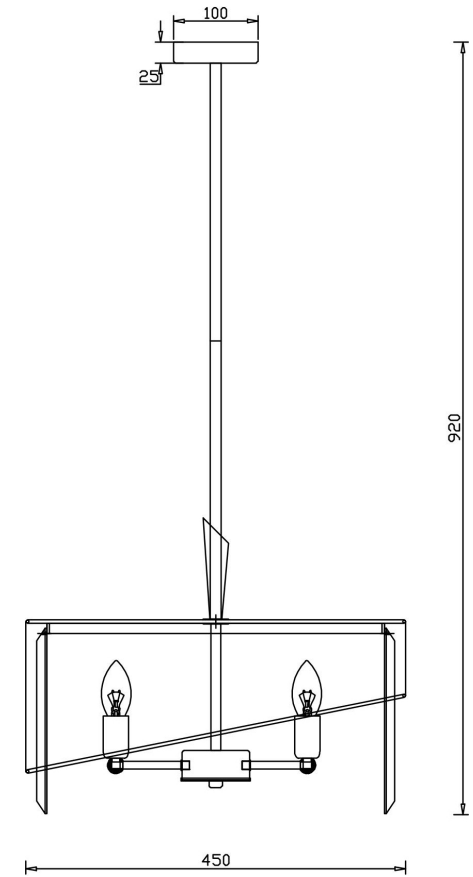

# Instruction

FR5170PL-06N

6xE14 40W

Model: FR5170PL-06N  
Collection: Modern

Pendant Lamps