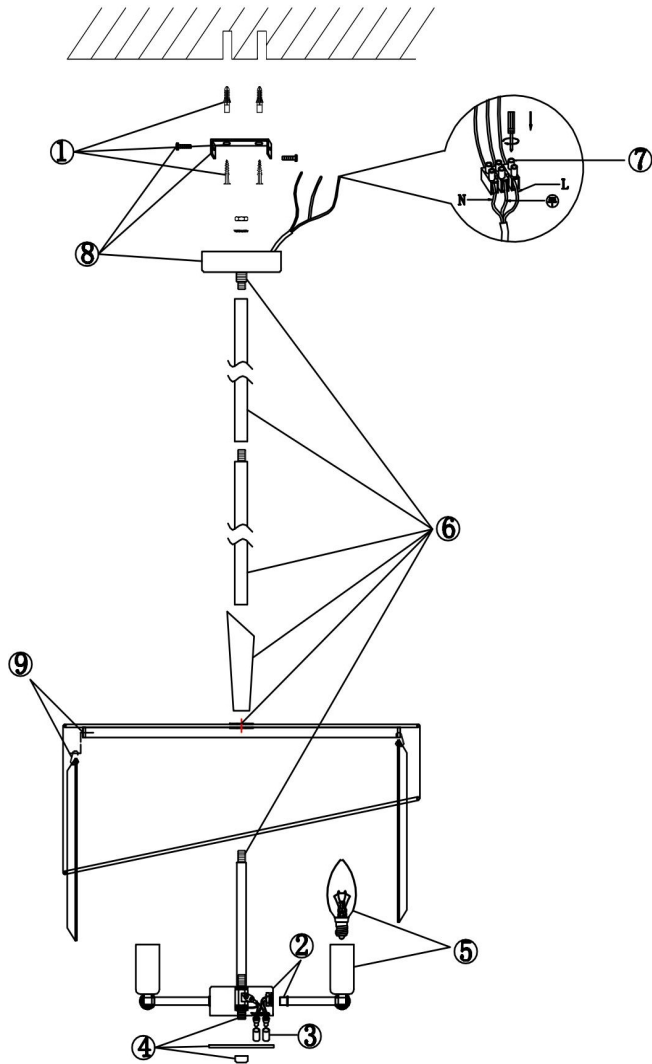

# Instruction

FR5170PL-06N

6xE14 40W

Model: FR5170PL-06N  
Collection: Modern

Pendant Lamps