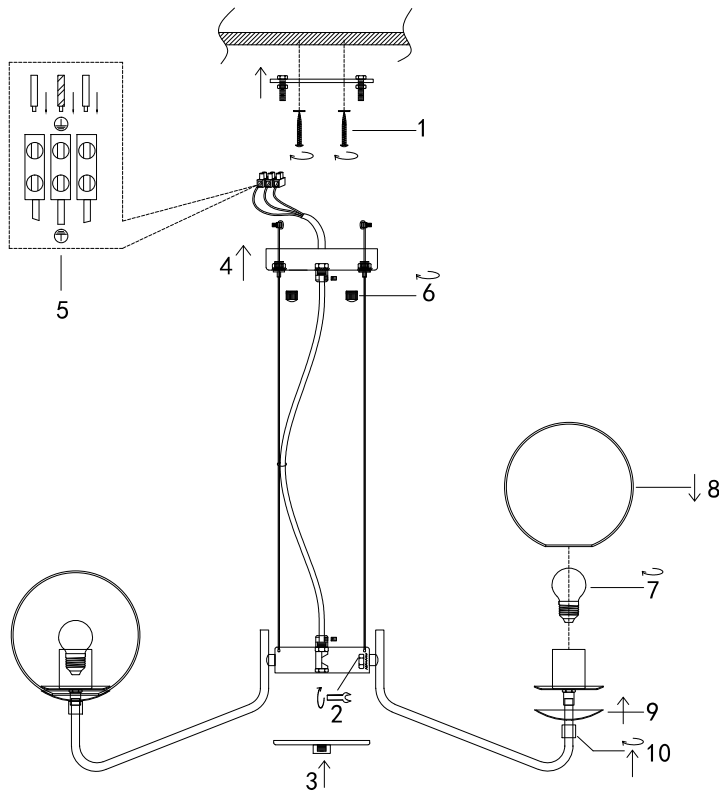

# Instruction

FR5140PL-06GB

6 x E27 (40W)

Model: FR5140PL-06GB

Collection: Modern

Pendant Lamps