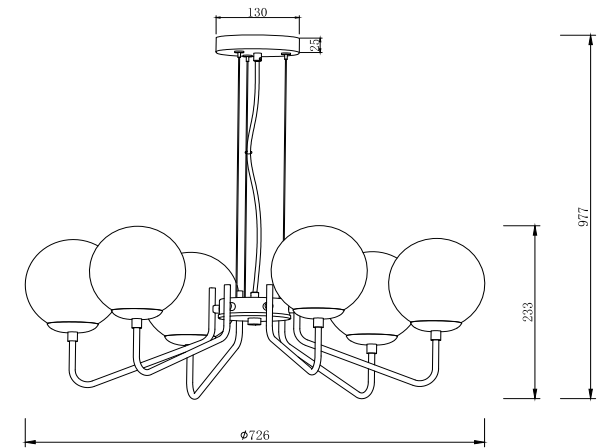

# Instruction

FR5140PL-06GB

6 x E27 (40W)

Model: FR5140PL-06GB

Collection: Modern

Pendant Lamps