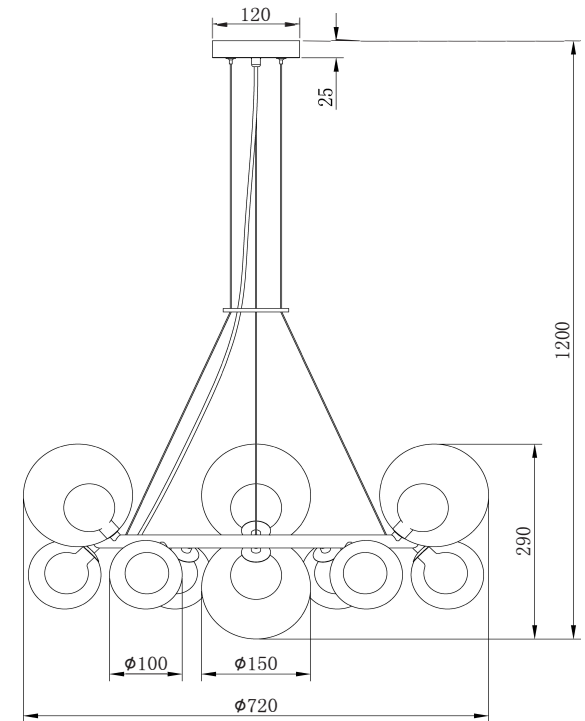

# Instruction

FR5139PL-10MG

10 x G9 (40W)  
Recommended to use with LED bulbs

Model: FR5139PL-10MG  
Collection: Modern

Pendant Lamps