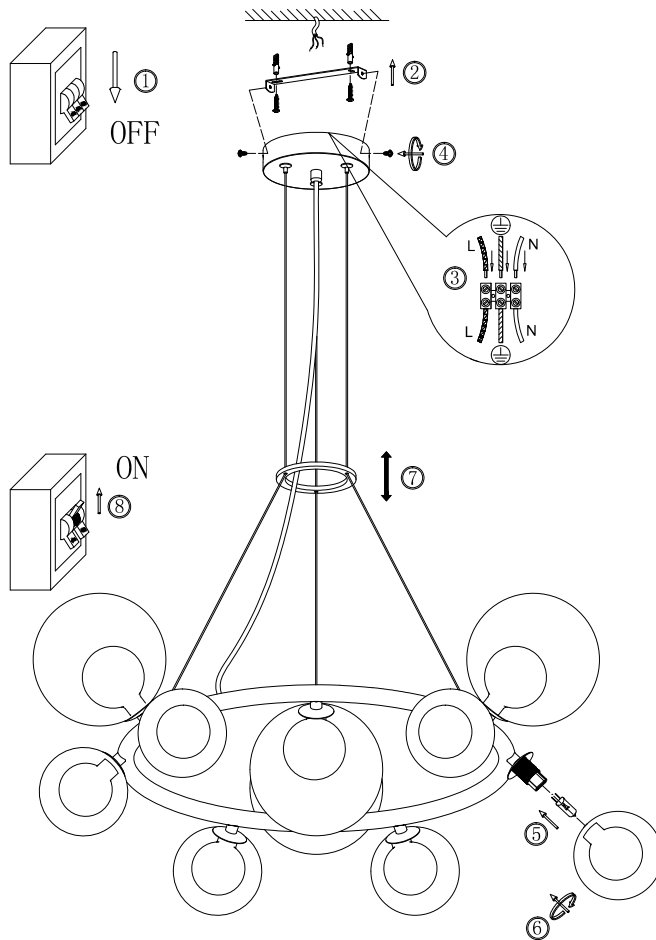

# Instruction

FR5139PL-10MG

10 x G9 (40W)  
Recommended to use with LED bulbs

Model: FR5139PL-10MG  
Collection: Modern

Pendant Lamps