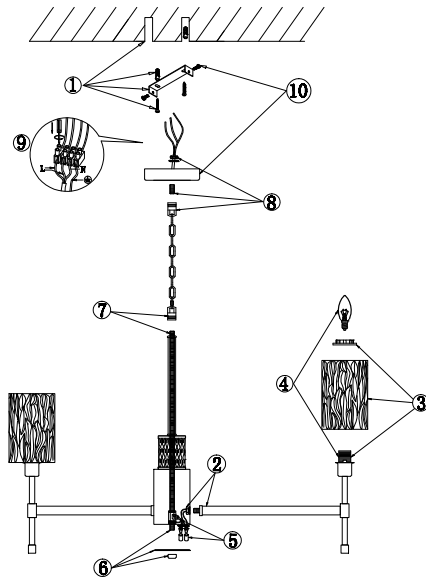

# Instruction

FR5133PL-08CH

8 x E14 (60W)

Model: FR5133PL-08CH  
Collection: Modern  
Series: Elsa

Ceiling Lamps