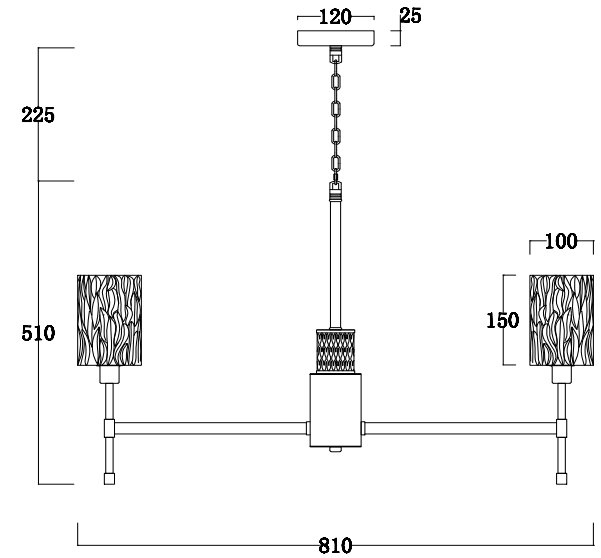

# Instruction

FR5133PL-08CH

8 x E14 (60W)

Model: FR5133PL-08CH  
Collection: Modern  
Series: Elsa

Ceiling Lamps