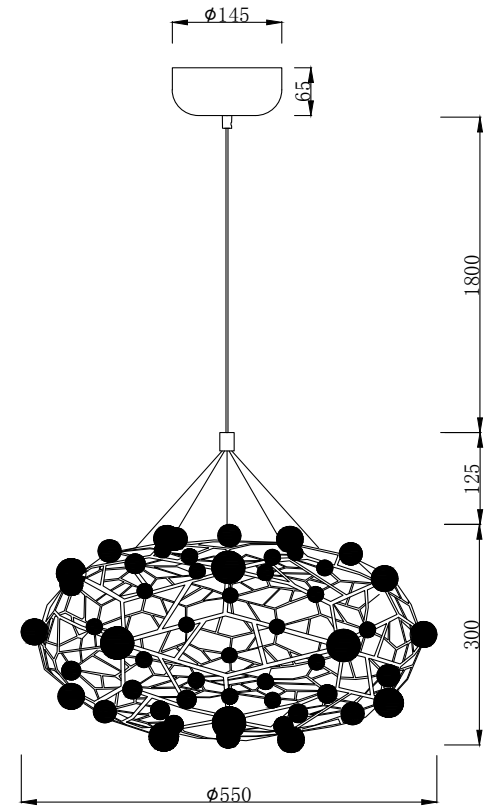

FREYA
TRADITION OF QUALITY

Instruction

FR5131PL-L28G

MAX 23W
1800 Lumen

Model: FR5131PL-L28G
Collection: Modern
Series: Sheila

Pendant Lamps