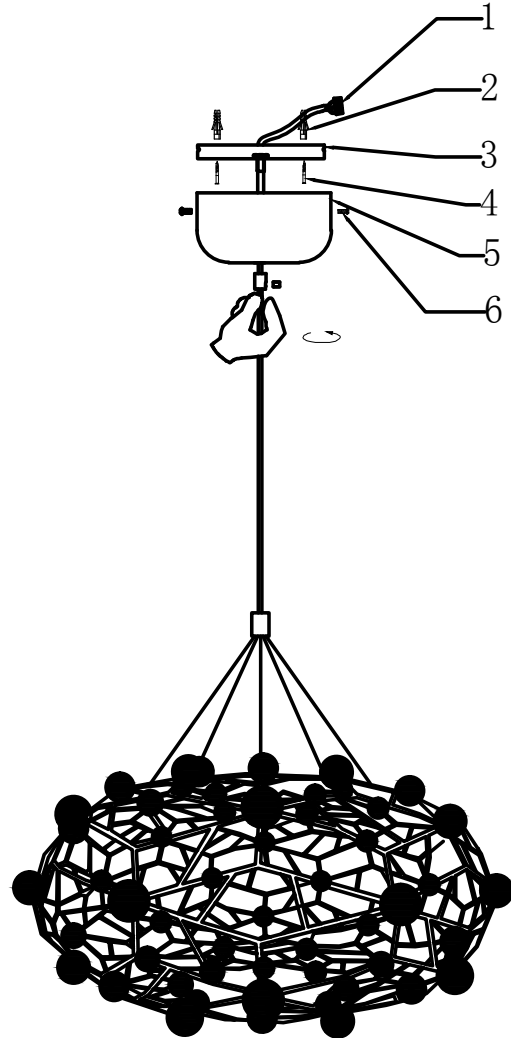

FREYA
TRADITION OF QUALITY

Instruction

FR5131PL-L28G

MAX 23W
1800 Lumen

Model: FR5131PL-L28G
Collection: Modern
Series: Sheila

Pendant Lamps