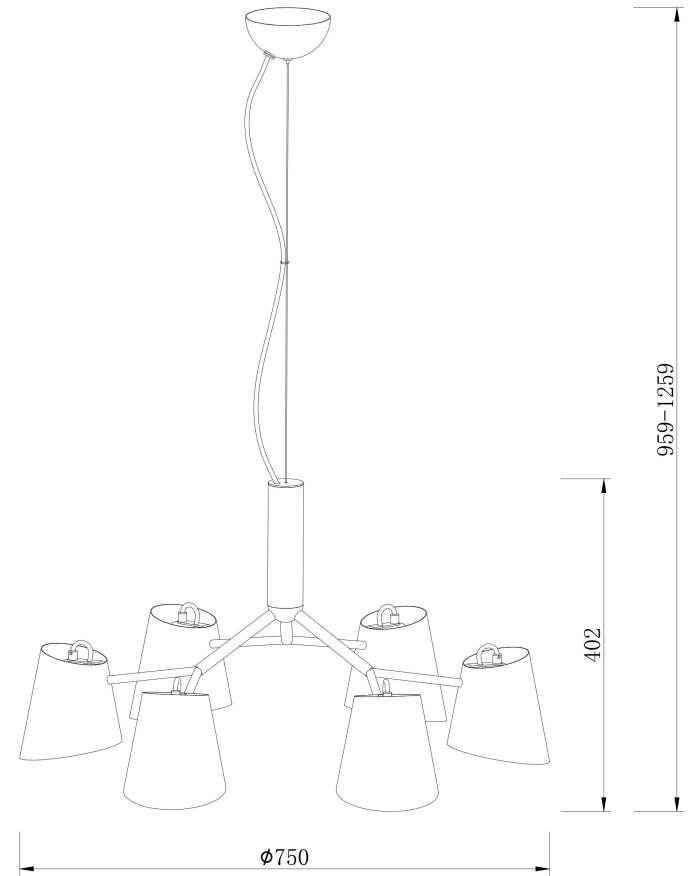

FREYA
TRADITION OF QUALITY

Instruction

FR5127PL-06B

6xE14 40W

Model: FR5127PL-06B

Collection: Modern

Pendant Lamps