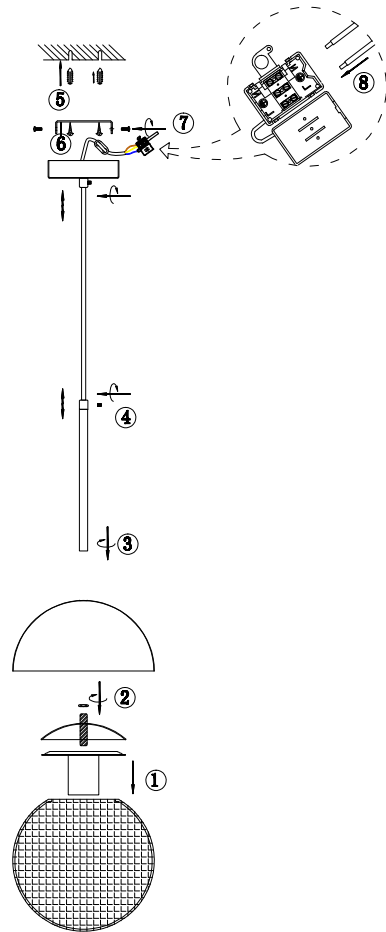

FREYA
TRADITION OF QUALITY

Instruction

FR5126PL-01BS

1 x E27 (40W)

Model: FR5126PL-01BS
Collection: Modern
Series: Joyce

Pendant Lamps