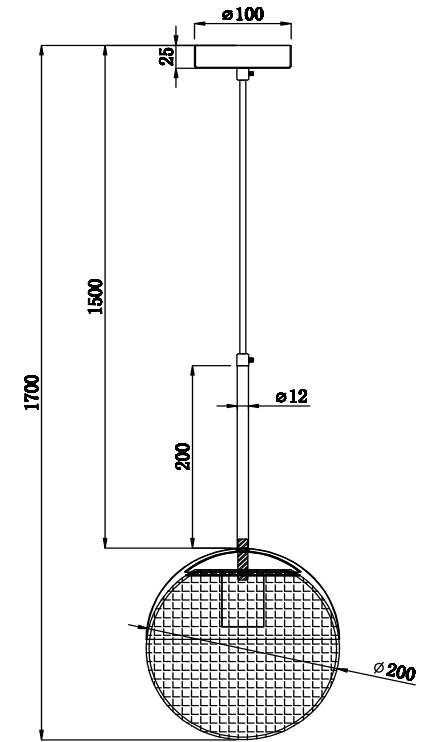

FREYA
TRADITION OF QUALITY

Instruction

FR5126PL-01BS

1 x E27 (40W)

Model: FR5126PL-01BS
Collection: Modern
Series: Joyce

Pendant Lamps