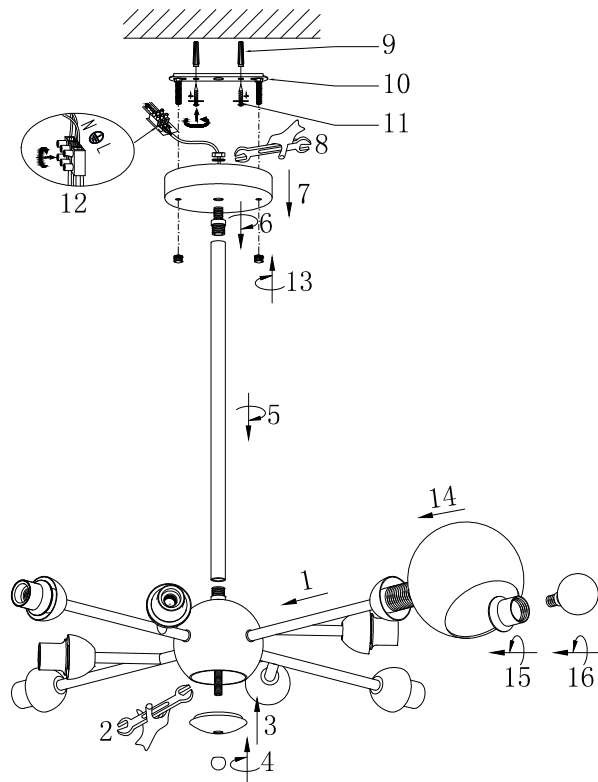

FREYA
TRADITION OF QUALITY

Instruction

FR5121PL-08G

8 x E14 (40W)

Model: FR5121PL-08G
Collection: Modern
Series: Sherry

Ceiling Lamps