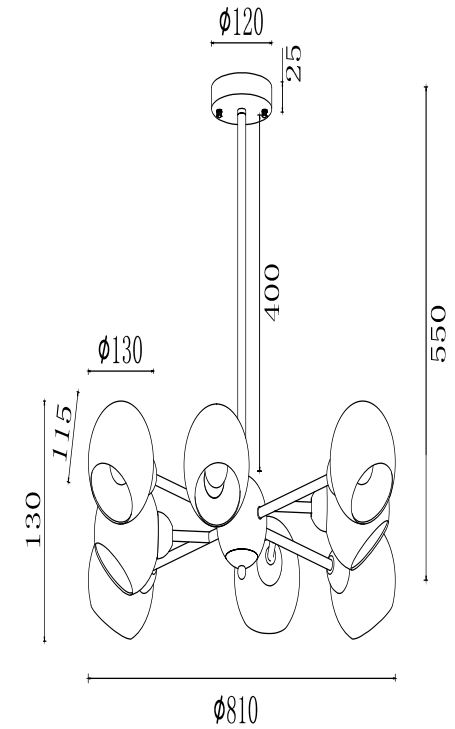

FREYA
TRADITION OF QUALITY

Instruction

FR5121PL-08G

8 x E14 (40W)

Model: FR5121PL-08G
Collection: Modern
Series: Sherry

Ceiling Lamps