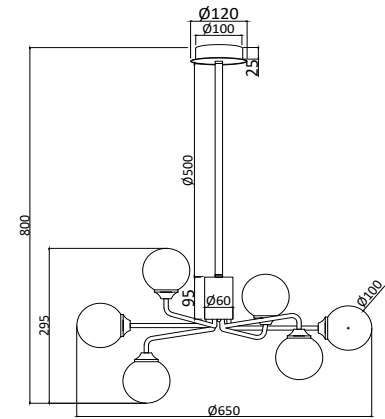

FREYA
TRADITION OF QUALITY

Instruction

FR5120PL-06G

6 x G9 (40W)

Model: FR5120PL-06G
Collection: Modern
Series: Alexis

Ceiling Lamps