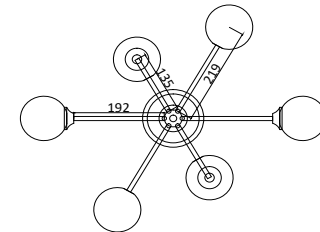

FREYA
TRADITION OF QUALITY

Instruction

FR5120PL-06G

6 x G9 (40W)

Model: FR5120PL-06G
Collection: Modern
Series: Alexis

Ceiling Lamps