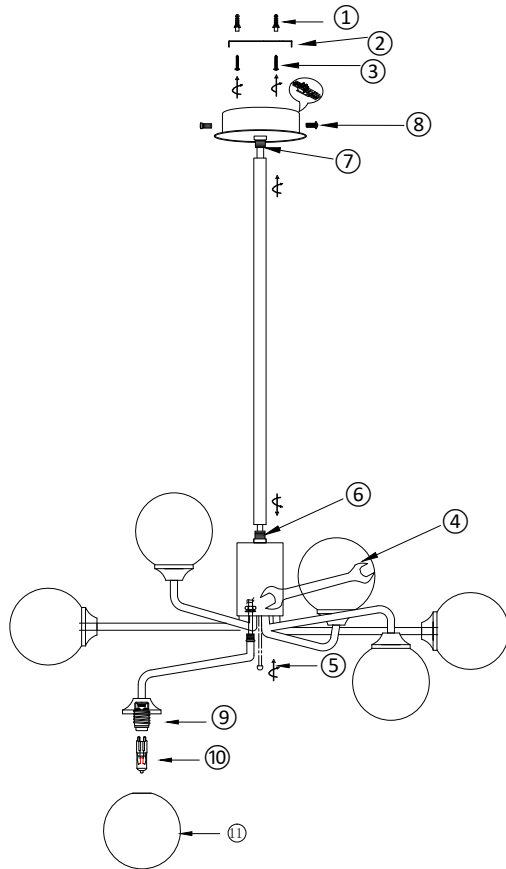

FREYA
TRADITION OF QUALITY

Instruction

FR5120PL-06G

6 x G9 (40W)

Model: FR5120PL-06G
Collection: Modern
Series: Alexis

Ceiling Lamps