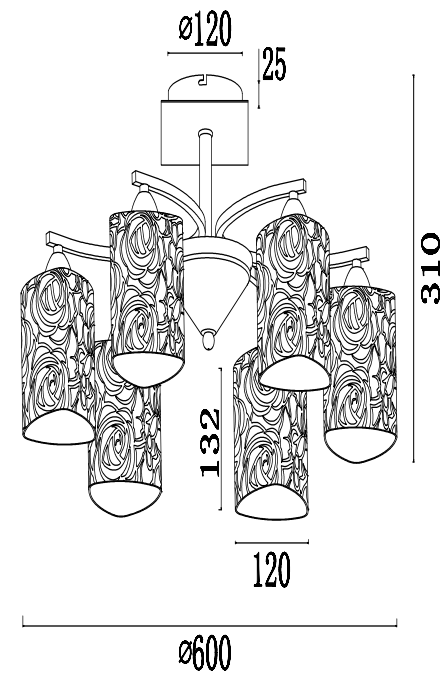

# Instruction

FR5117CL-06CH

6 x E14 (40W)

Model: FR5117CL-06CH  
Series: Ciclo

Ceiling Lamps