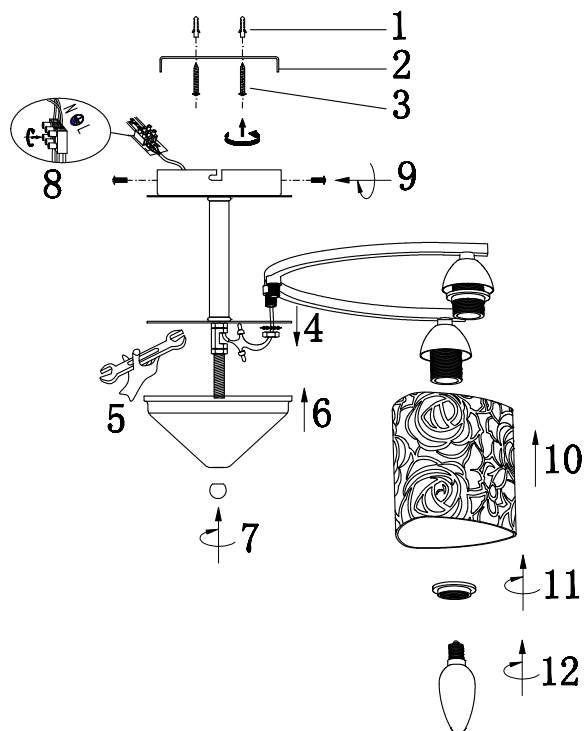

# Instruction

FR5117CL-06CH

6 x E14 (40W)

Model: FR5117CL-06CH  
Series: Ciclo

Ceiling Lamps