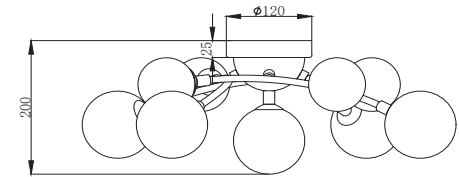

FREYA
TRADITION OF QUALITY

Instruction

FR5116CL-09BS

9 x G9 (28W)

Model: FR5116CL-09BS
Collection: Modern
Series: Bethany

Ceiling Lamps