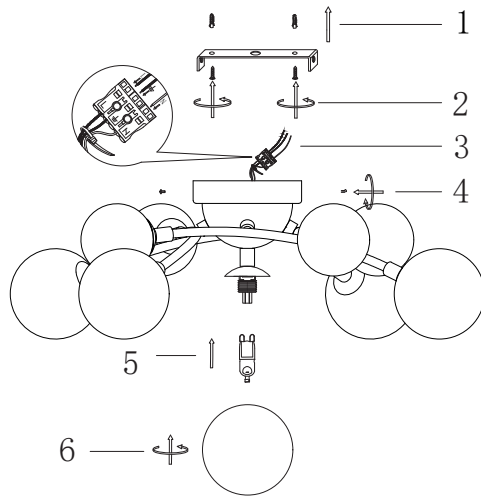

FREYA
TRADITION OF QUALITY

Instruction

FR5116CL-09BS

9 x G9 (28W)

Model: FR5116CL-09BS
Collection: Modern
Series: Bethany

Ceiling Lamps