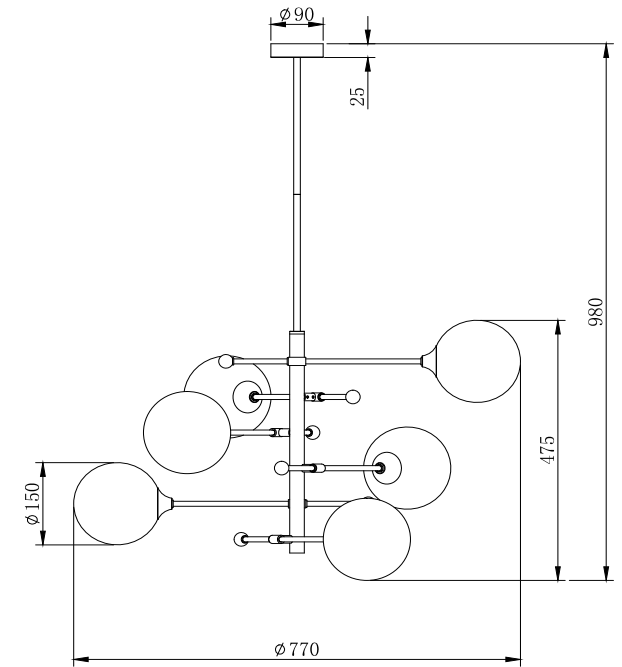

FREYA
TRADITION OF QUALITY

Instruction

FR5115PL-06BZ

6 x G9 (5W)

Recommended to use with LED bulbs

Model: FR5115PL-06BZ

Collection: Modern

Series: Maddison