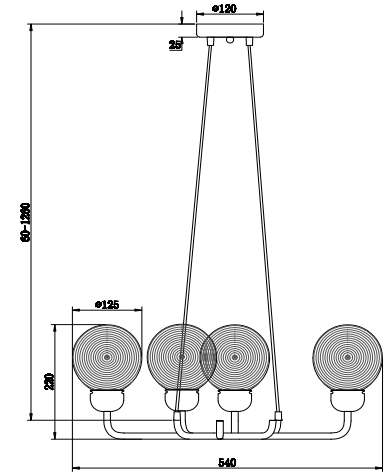

FREYA
TRADITION OF QUALITY

Instruction

FR5114PL-04G

4 x E14 (40W)

Model: FR5114PL-04G
Collection: Modern

Ceiling Lamps