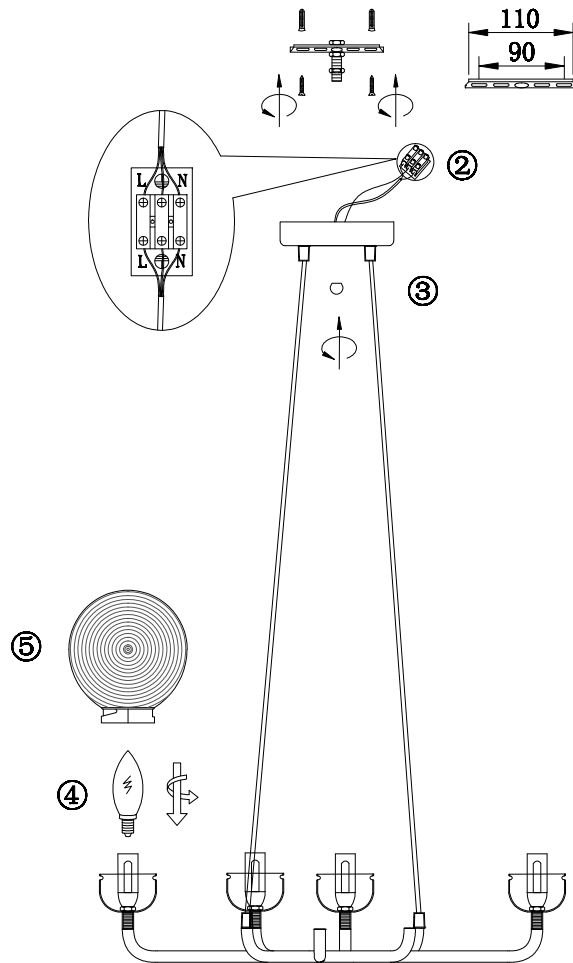

FREYA
TRADITION OF QUALITY

Instruction

FR5114PL-04G

4 x E14 (40W)

Model: FR5114PL-04G
Collection: Modern

Ceiling Lamps