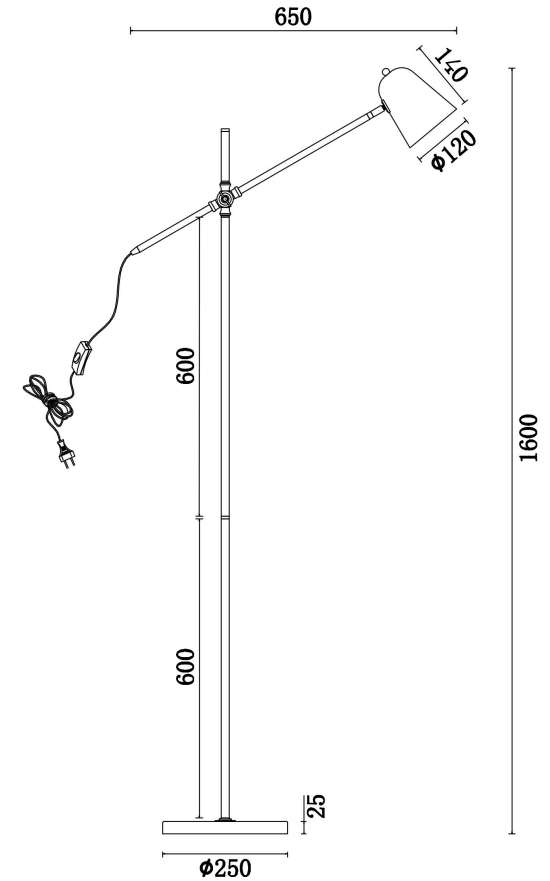

FREYA
TRADITION OF QUALITY

Instruction

FR5111FL-01W

1xE27 60W

Model: FR5111FL-01W

Collection: Modern

Floor Lamps