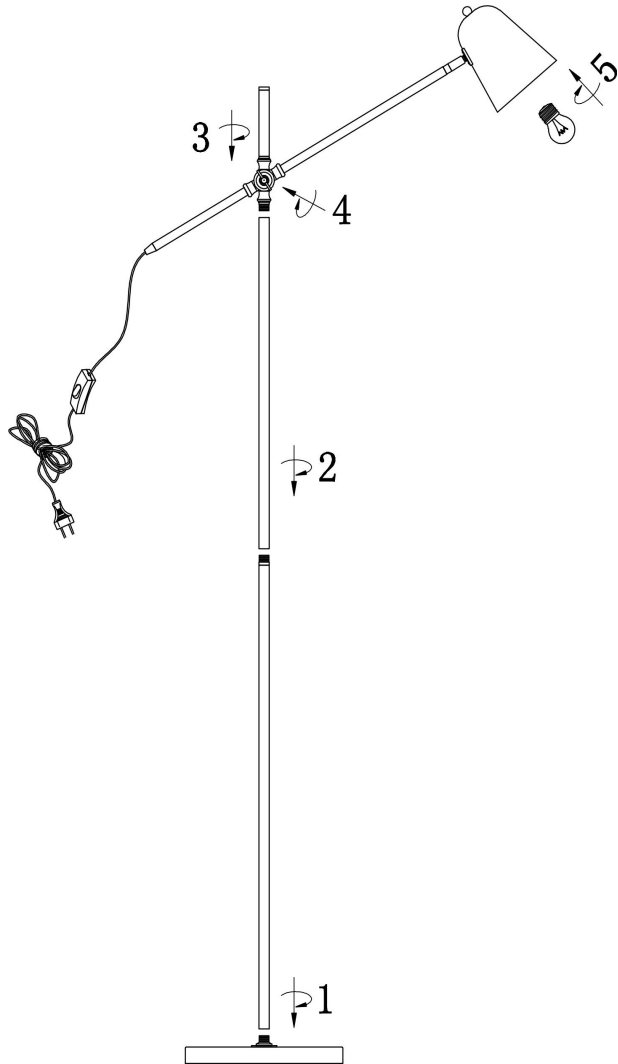

FREYA
TRADITION OF QUALITY

Instruction

FR5111FL-01W

1xE27 60W

Model: FR5111FL-01W

Collection: Modern

Floor Lamps