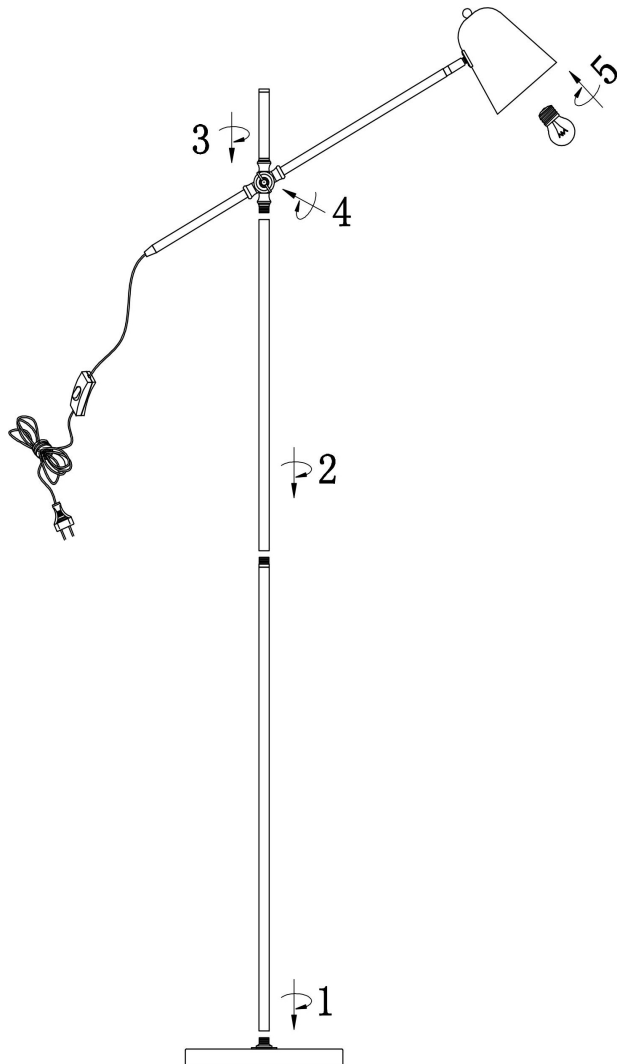

FREYA
TRADITION OF QUALITY

Instruction

FR5111FL-01B

1xE27 60W

Model: FR5111FL-01B

Collection: Modern

Floor Lamps