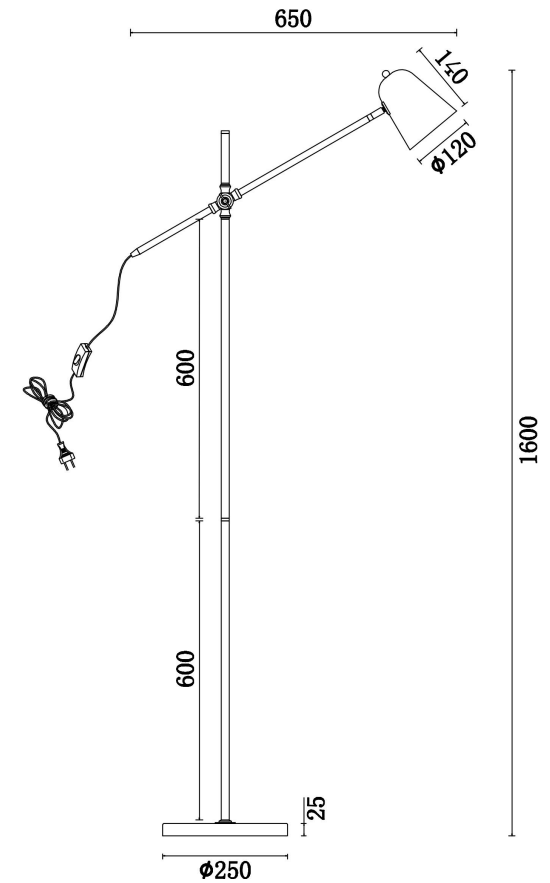

FREYA
TRADITION OF QUALITY

Instruction

FR5111FL-01B

1xE27 60W

Model: FR5111FL-01B

Collection: Modern

Floor Lamps