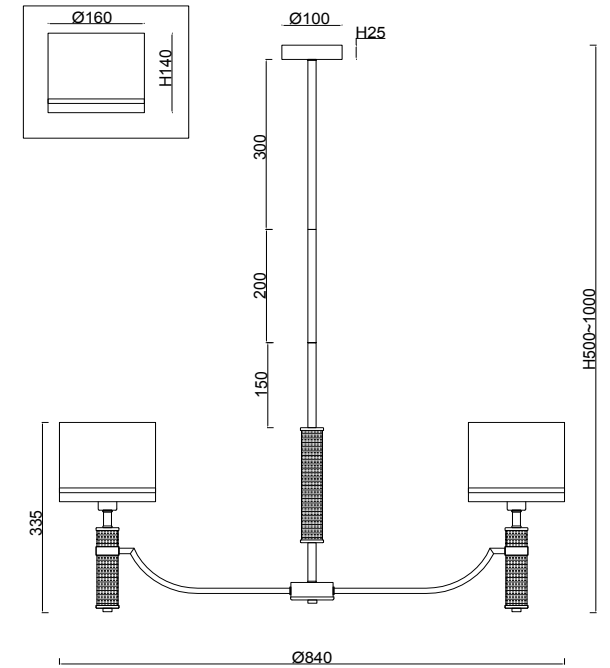

FREYA
TRADITION OF QUALITY

Instruction

FR5108PL-07N

7 x E14 (40W)

Model: FR5108PL-07N
Collection: Modern
Series: Albero

Ceiling Lamps