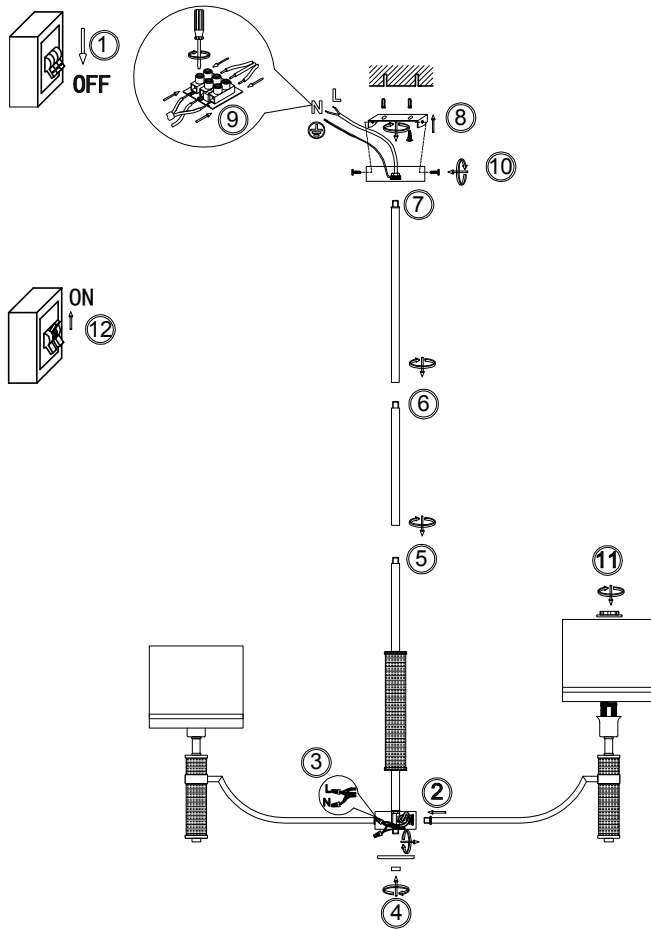

FREYA
TRADITION OF QUALITY

Instruction

FR5108PL-07N

7 x E14 (40W)

Model: FR5108PL-07N
Collection: Modern
Series: Albero

Ceiling Lamps