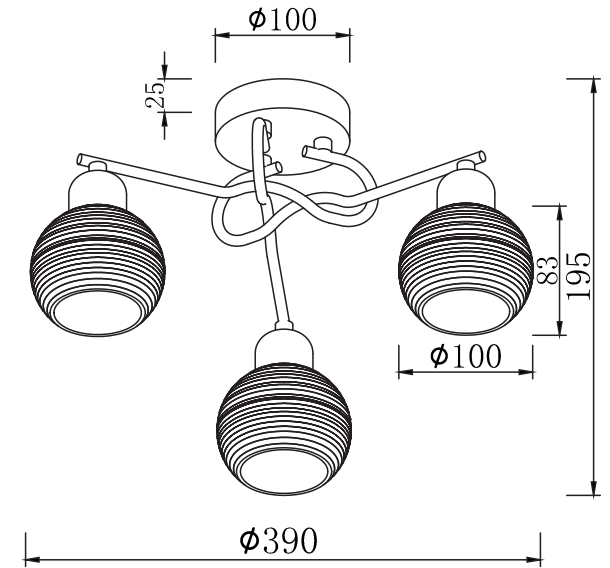

# INSTRUCTION

**MODEL:** FR5102-CL-03-CH  
CHANDELIER

3 X E14 (40W)

FREYA-LIGHT.COM