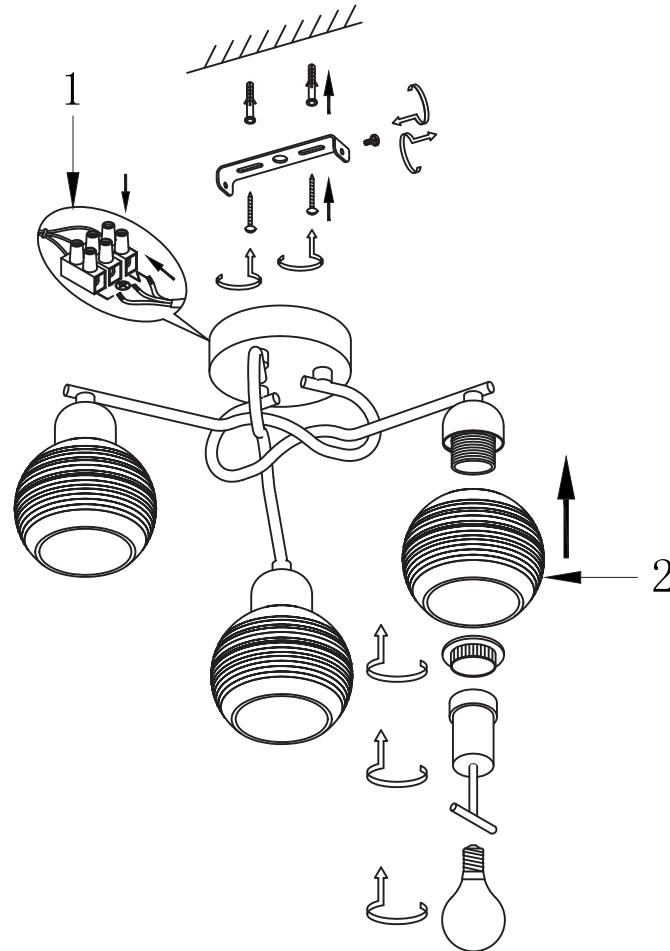

# INSTRUCTION

**MODEL:** FR5102-CL-03-CH  
CHANDELIER

3 X E14 (40W)

FREYA-LIGHT.COM