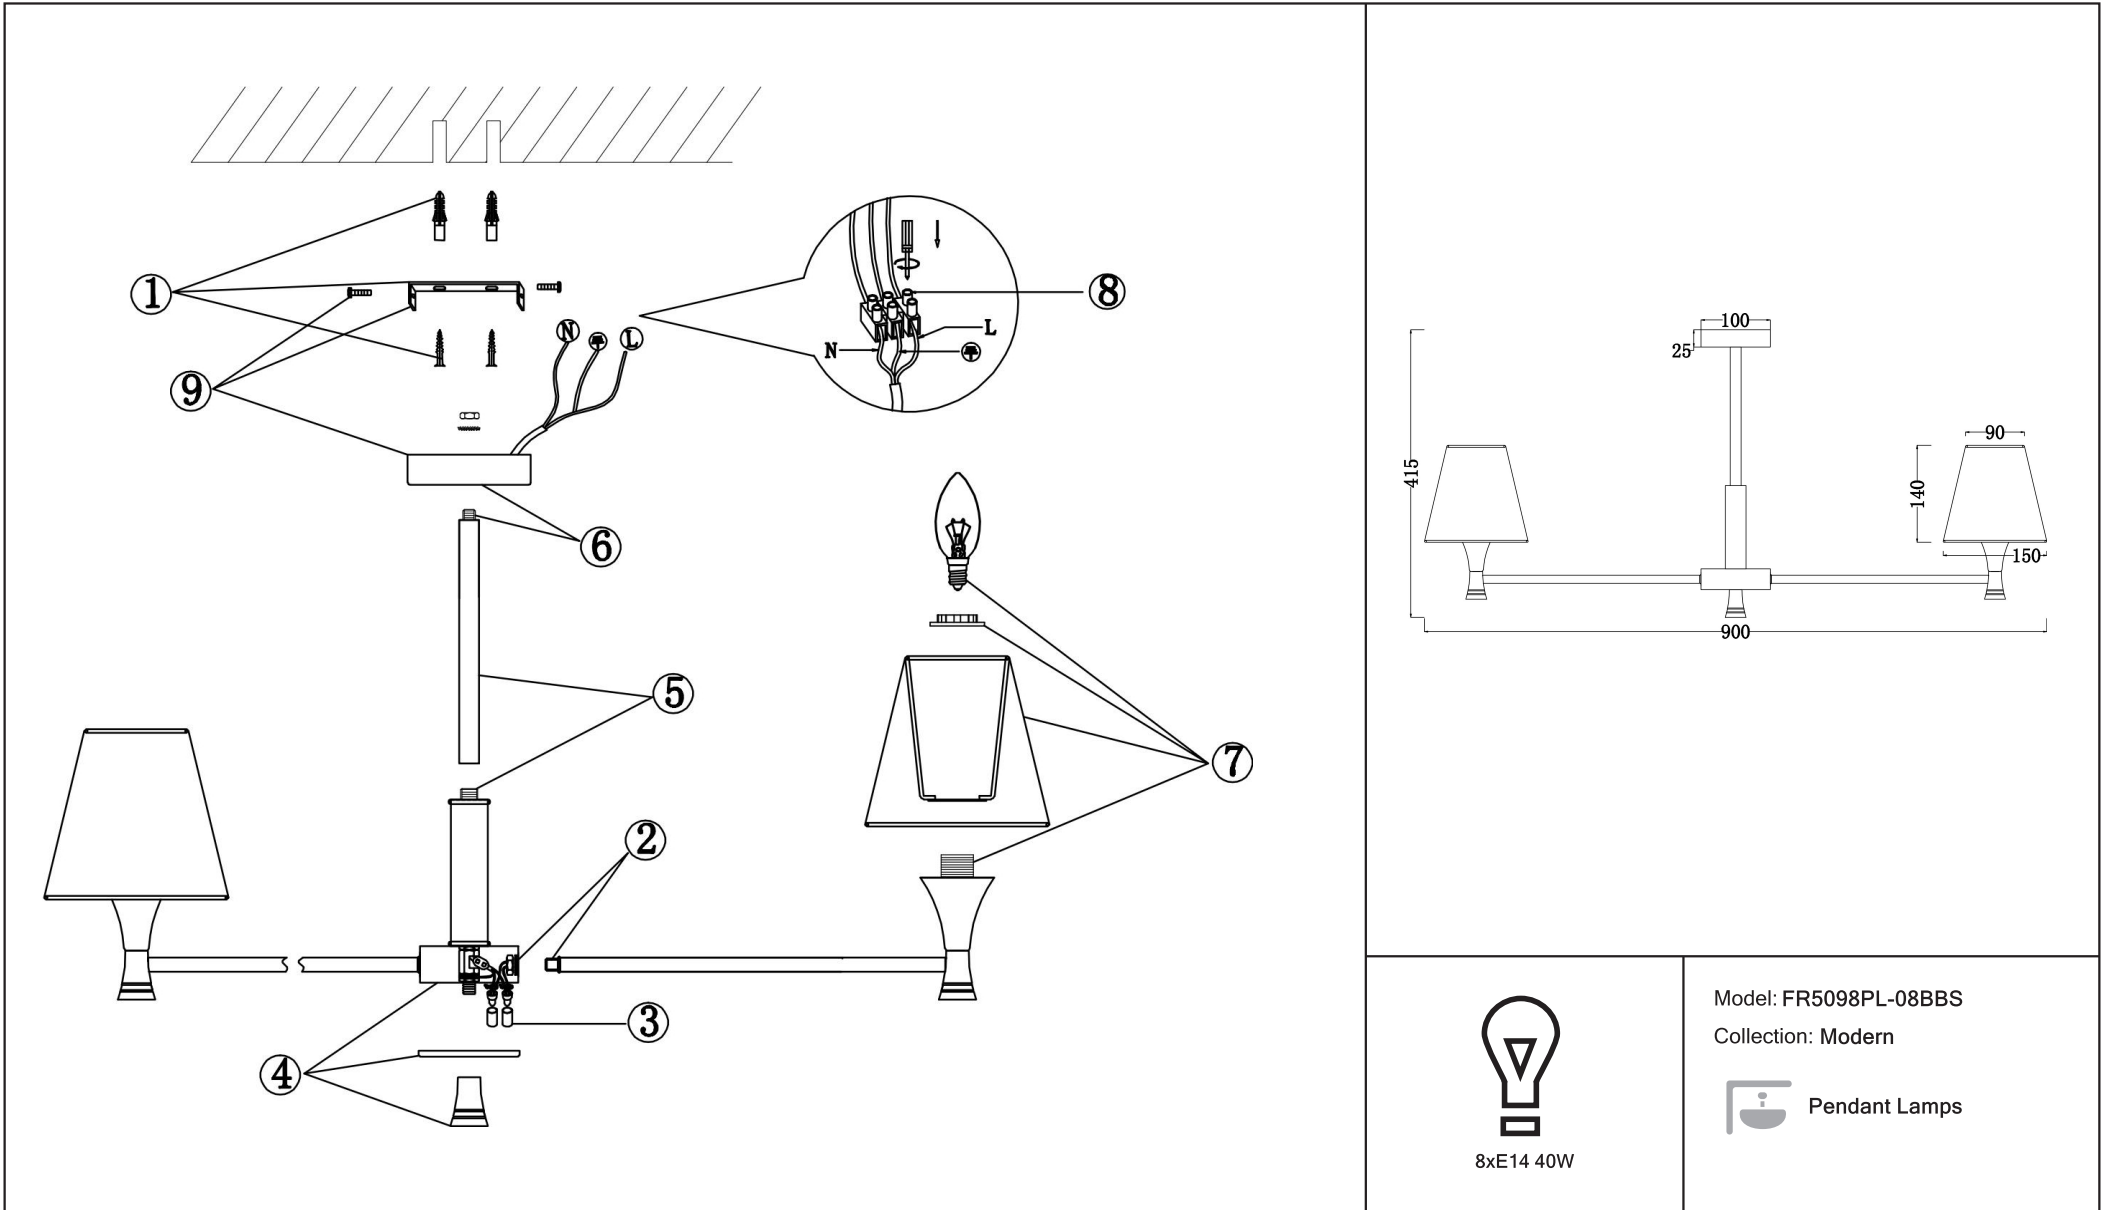

FREYA
TRADITION OF QUALITY

Instruction

FR5098PL-08BBS

8xE14 40W

Model: FR5098PL-08BBS

Collection: Modern

Pendant Lamps