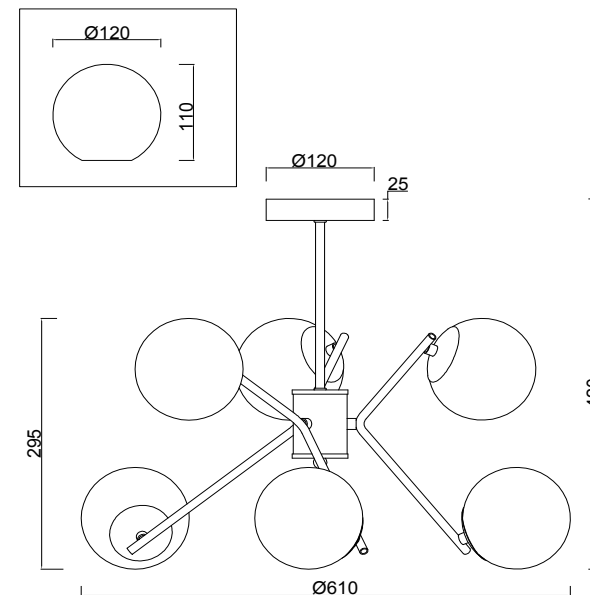

FREYA
TRADITION OF QUALITY

Instruction

FR5083PL-06CH

6 x E14 (40W)

Model: FR5083PL-06CH
Collection: Modern
Series: New Series 083

Ceiling Lamps