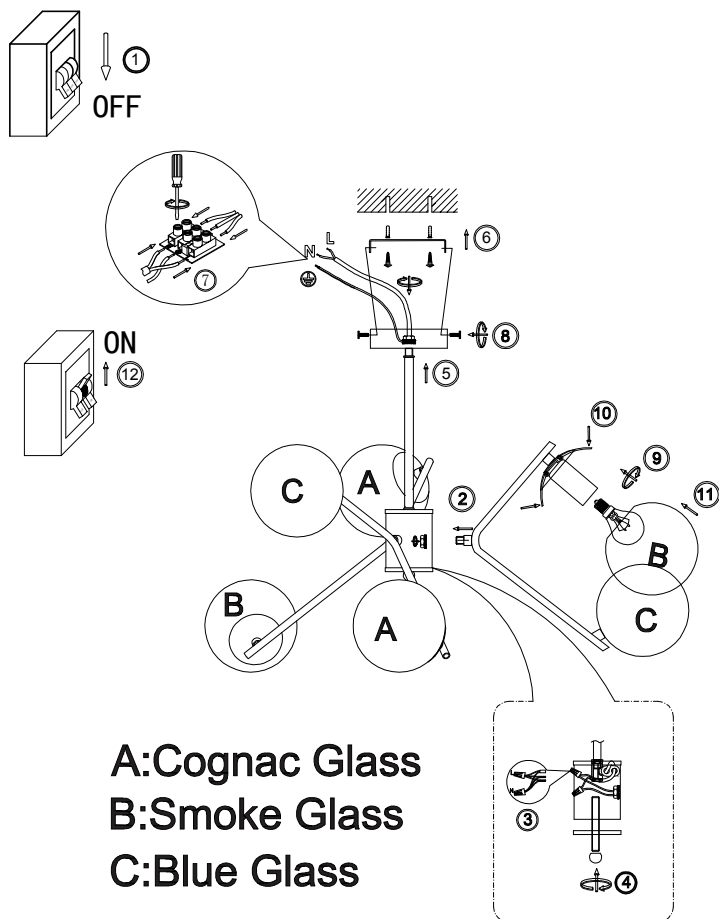

FREYA
TRADITION OF QUALITY

Instruction

FR5083PL-06CH

6 x E14 (40W)

Model: FR5083PL-06CH
Collection: Modern
Series: New Series 083

Ceiling Lamps