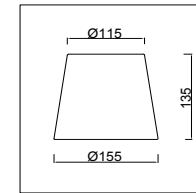

FREYA
TRADITION OF QUALITY

Instruction

FR5081WL-02CH

2 x E14 (40W)

Model: FR5081WL-02CH
Collection: Modern
Series: New Series 081

Wall Lamps