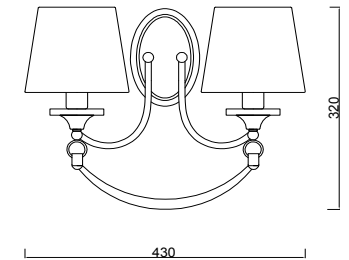

FREYA
TRADITION OF QUALITY

Instruction

FR5081WL-02CH

2 x E14 (40W)

Model: FR5081WL-02CH
Collection: Modern
Series: New Series 081

Wall Lamps