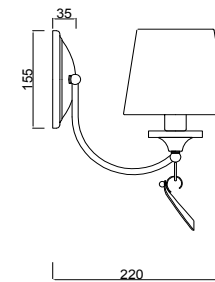

FREYA
TRADITION OF QUALITY

Instruction

FR5081WL-02CH

2 x E14 (40W)

Model: FR5081WL-02CH
Collection: Modern
Series: New Series 081

Wall Lamps