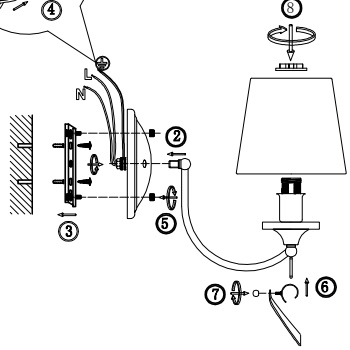

FREYA
TRADITION OF QUALITY

Instruction

FR5081WL-02CH

2 x E14 (40W)

Model: FR5081WL-02CH
Collection: Modern
Series: New Series 081

Wall Lamps