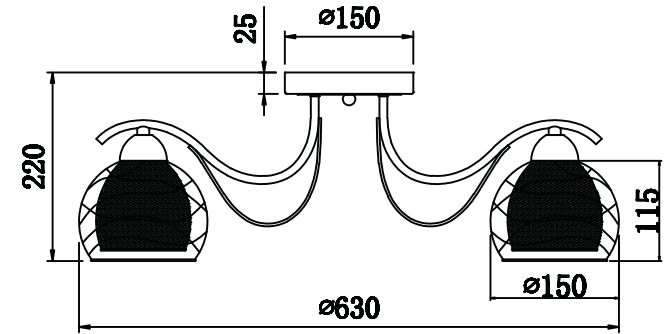

FREYA
TRADITION OF QUALITY

INSTRUCTION

MODEL: FR5052-CL-06-W

6 x E27 (60W)

FREYA-LIGHT.COM