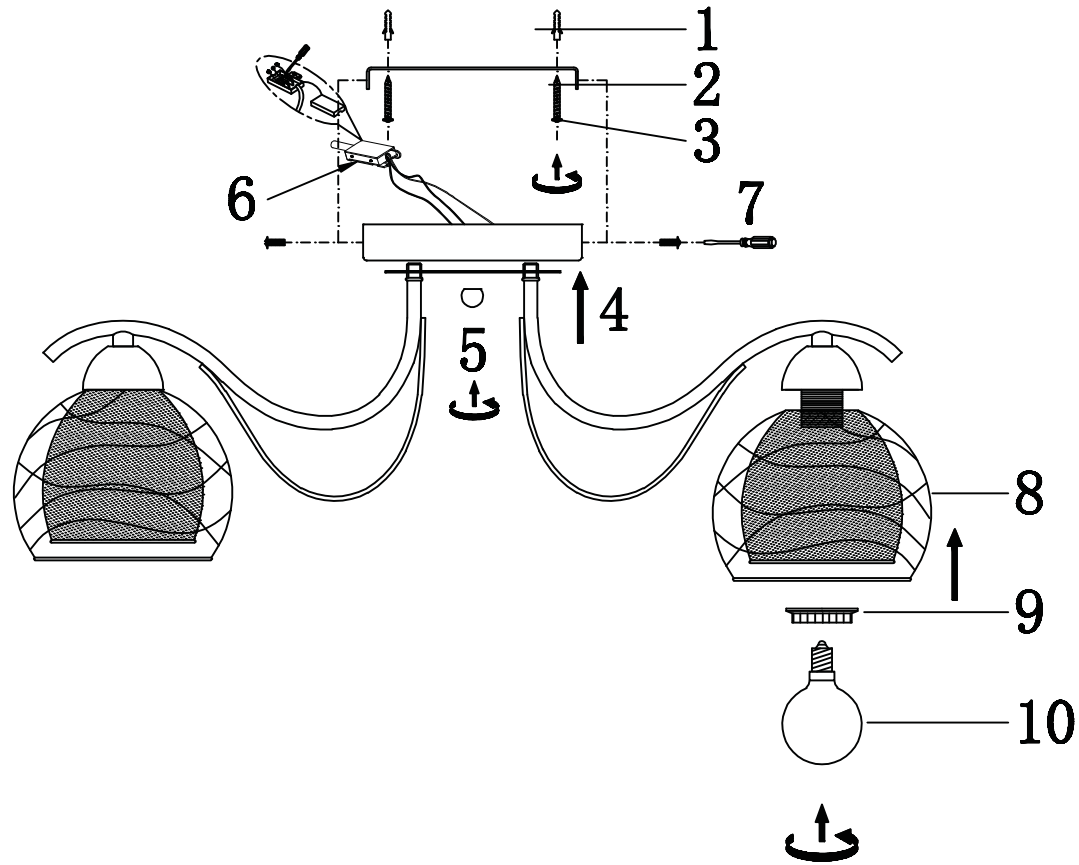

FREYA
TRADITION OF QUALITY

INSTRUCTION

MODEL: FR5052-CL-06-W

6 x E27 (60W)

FREYA-LIGHT.COM