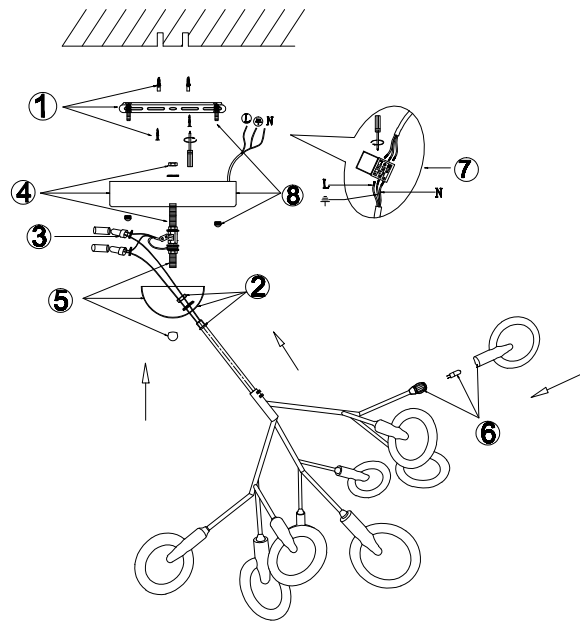

FREYA
TRADITION OF QUALITY

Instruction

FR5049CL-36W

36 x G4 (1W)

Model: FR5049CL-36W
Collection: Modern
Series: Florencia

Ceiling Lamps