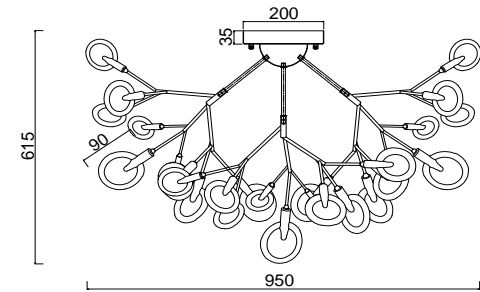

FREYA
TRADITION OF QUALITY

Instruction

FR5049CL-36W

36 x G4 (1W)

Model: FR5049CL-36W
Collection: Modern
Series: Florencia

Ceiling Lamps