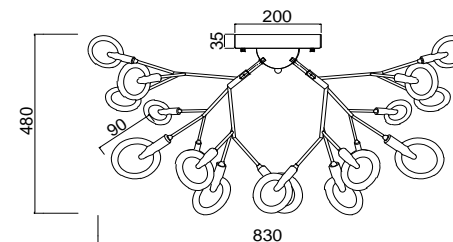

Instruction

FR5049CL-27W

27 x G4 (1W)

Model: FR5049CL-27W
Collection: Modern
Series: Florencia

Ceiling Lamps