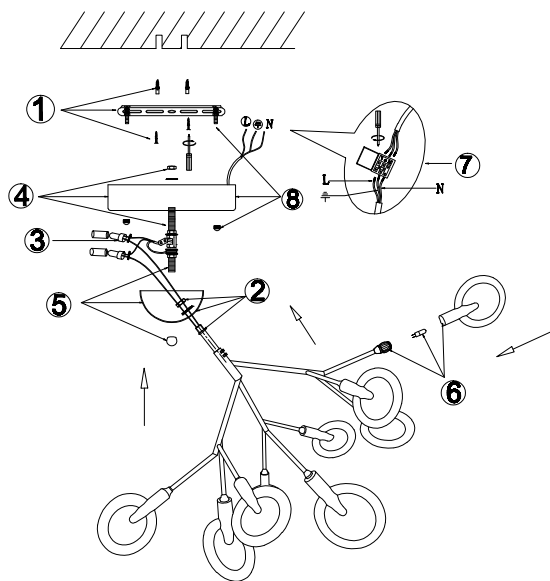

Instruction

FR5049CL-27W

27 x G4 (1W)

Model: FR5049CL-27W
Collection: Modern
Series: Florencia

Ceiling Lamps