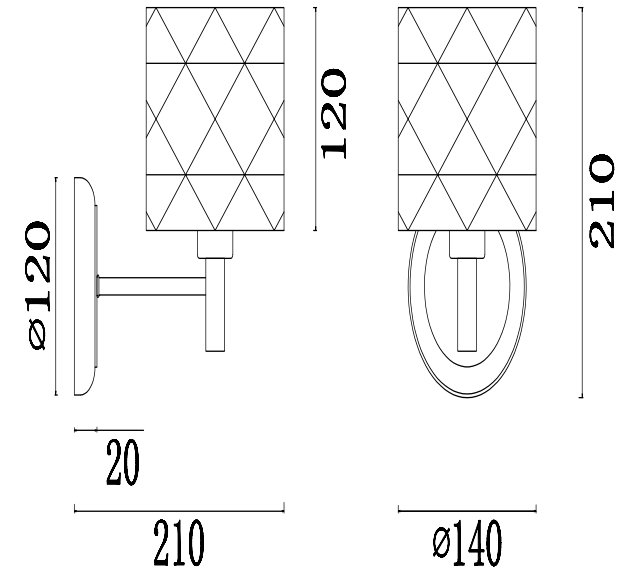

# Instruction

FR5044WL-01CH

1 x E14 (40W)

Model: FR5044WL-01CH  
Collection: Modern  
Series: Albertina

Wall Lamps