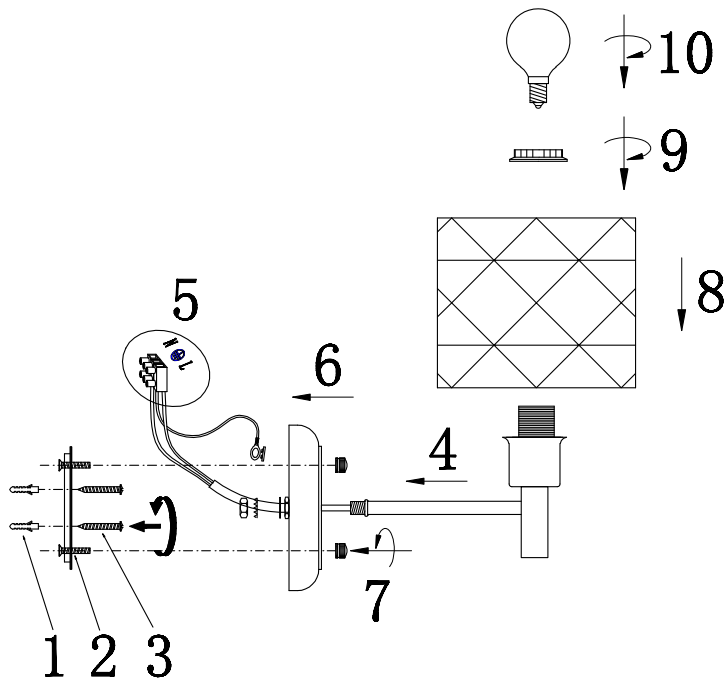

# Instruction

FR5044WL-01CH

1 x E14 (40W)

Model: FR5044WL-01CH  
Collection: Modern  
Series: Albertina

Wall Lamps