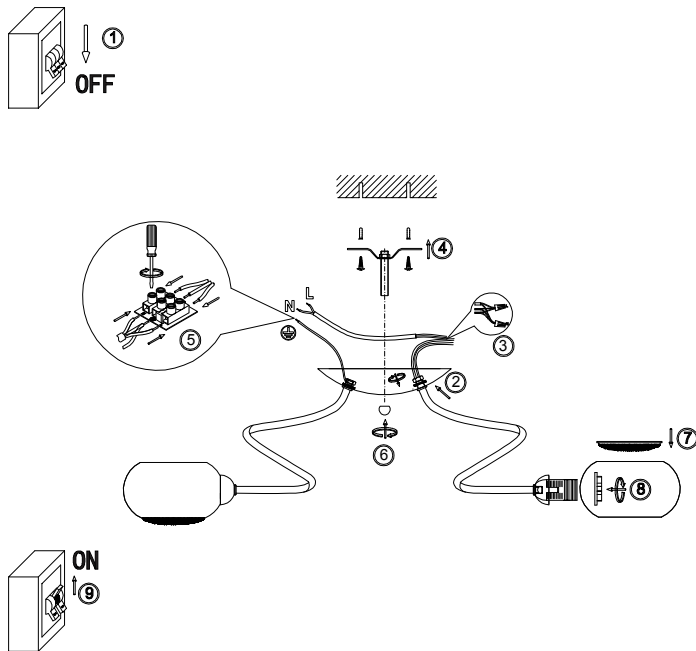

FREYA
TRADITION OF QUALITY

Instruction

FR5039PL-07CH

7 x E14 (40W)

Model: FR5039PL-07CH
Collection: Modern
Series: Miranda

Ceiling Lamps