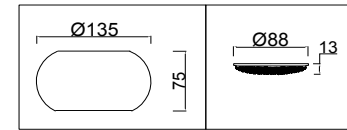

FREYA
TRADITION OF QUALITY

Instruction

FR5039PL-07CH

7 x E14 (40W)

Model: FR5039PL-07CH
Collection: Modern
Series: Miranda

Ceiling Lamps