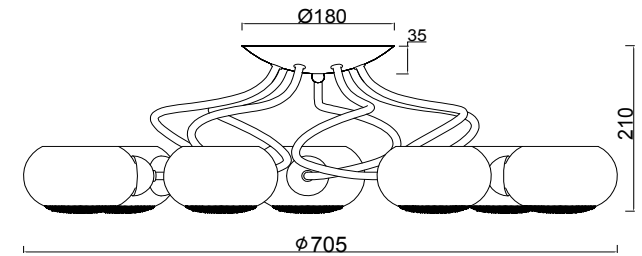

FREYA
TRADITION OF QUALITY

Instruction

FR5039PL-07CH

7 x E14 (40W)

Model: FR5039PL-07CH
Collection: Modern
Series: Miranda

Ceiling Lamps