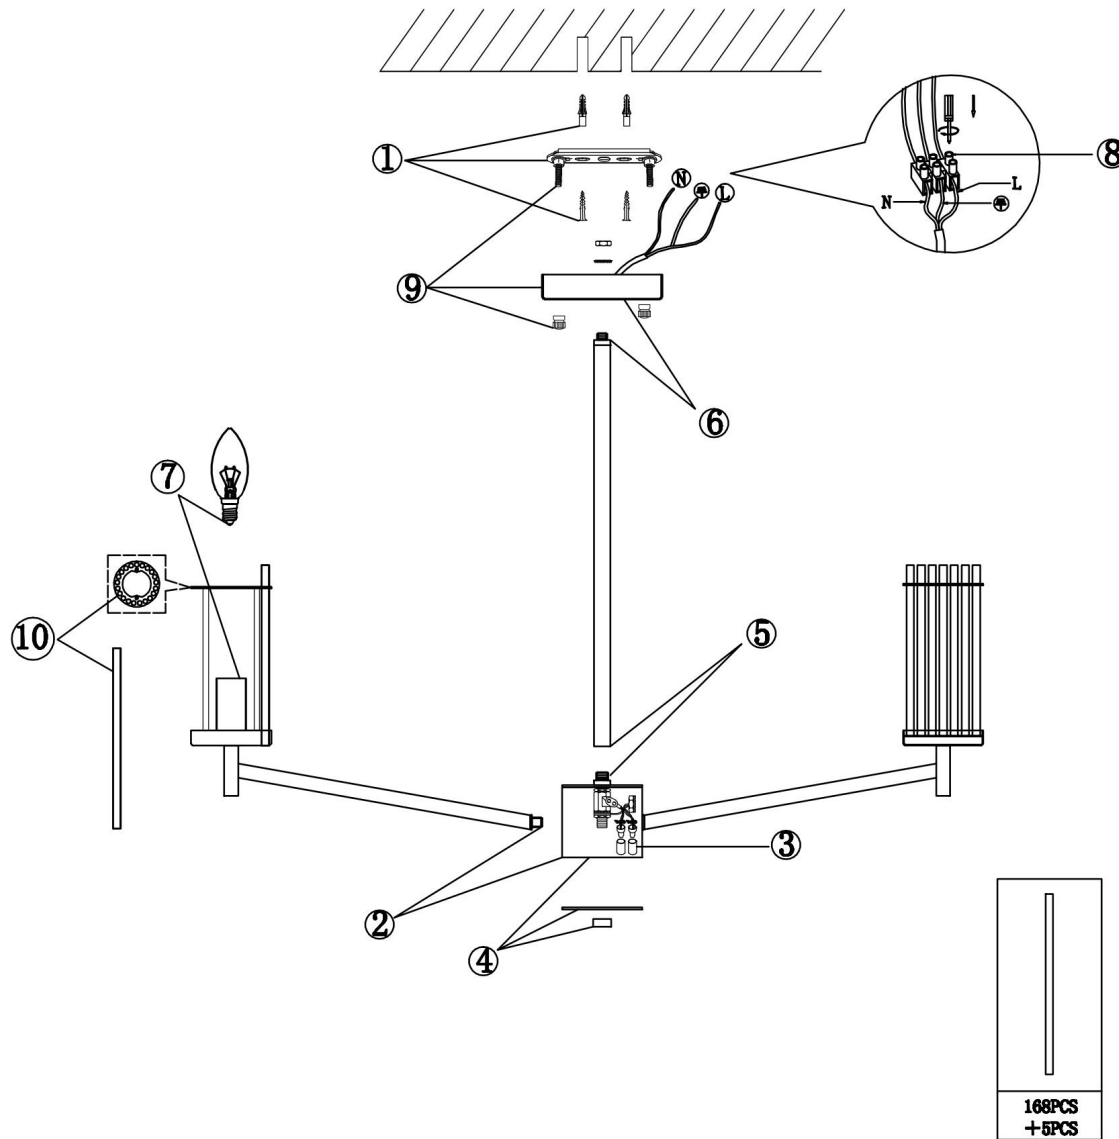

# Instruction

FR5036PL-08N

8xE14 60W

Model: FR5036PL-08N

Collection: Modern

Pendant Lamps