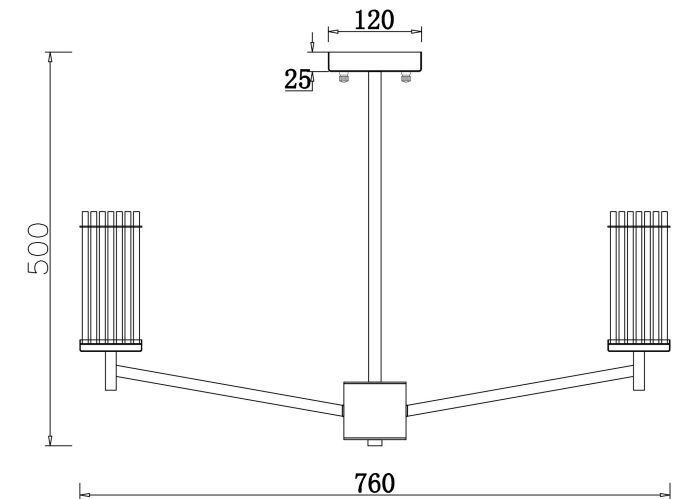

# Instruction

FR5036PL-08N

8xE14 60W

Model: FR5036PL-08N

Collection: Modern

Pendant Lamps