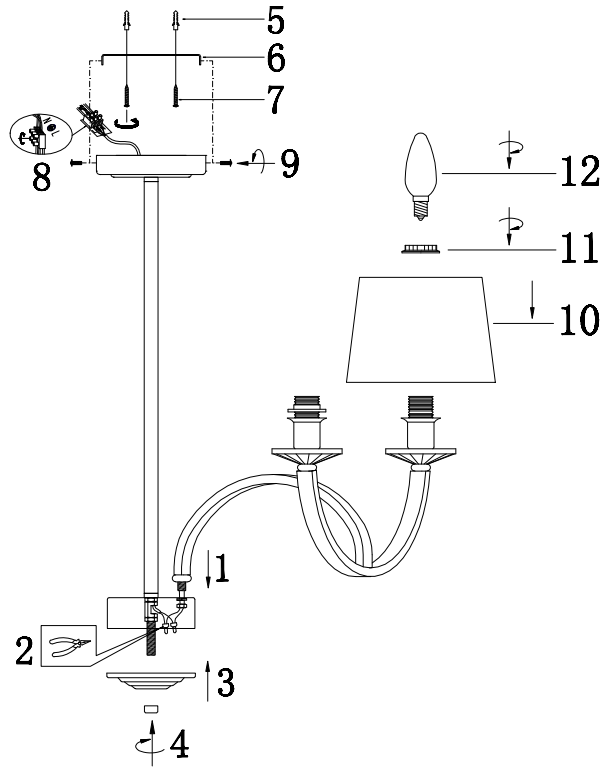

# Instruction

FR5034PL-06CH

6 x E14 (40W)

Model: FR5034PL-06CH

Series: Tina

Ceiling Lamps