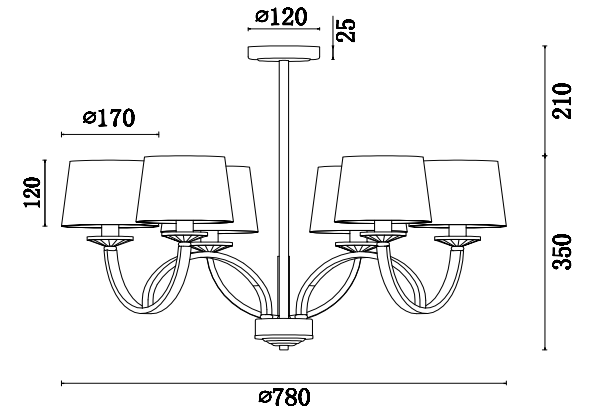

# Instruction

FR5034PL-06CH

6 x E14 (40W)

Model: FR5034PL-06CH

Series: Tina

Ceiling Lamps