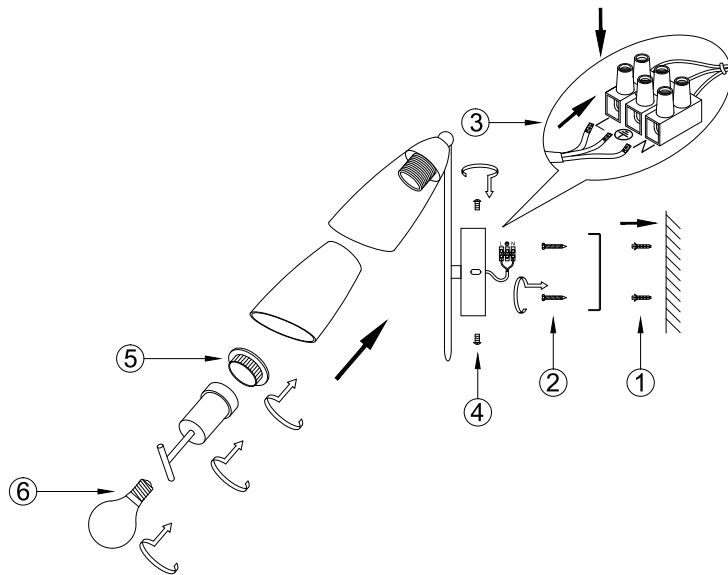

# Instruction

FR5021WL-02BZ

2 x E14 (40W)

Model: FR5021WL-02BZ

Series: Alice

Wall Lamps