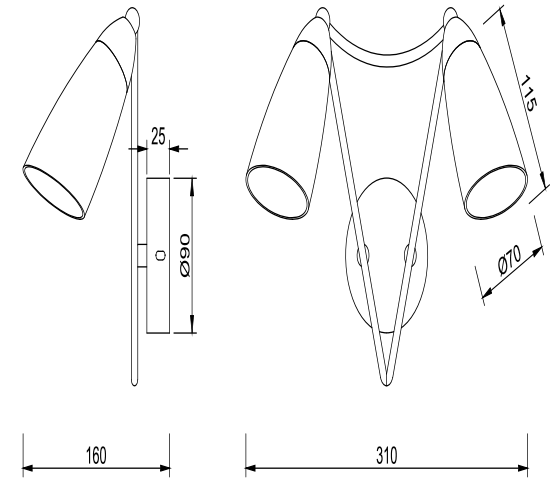

# Instruction

FR5021WL-02BZ

2 x E14 (40W)

Model: FR5021WL-02BZ

Series: Alice

Wall Lamps