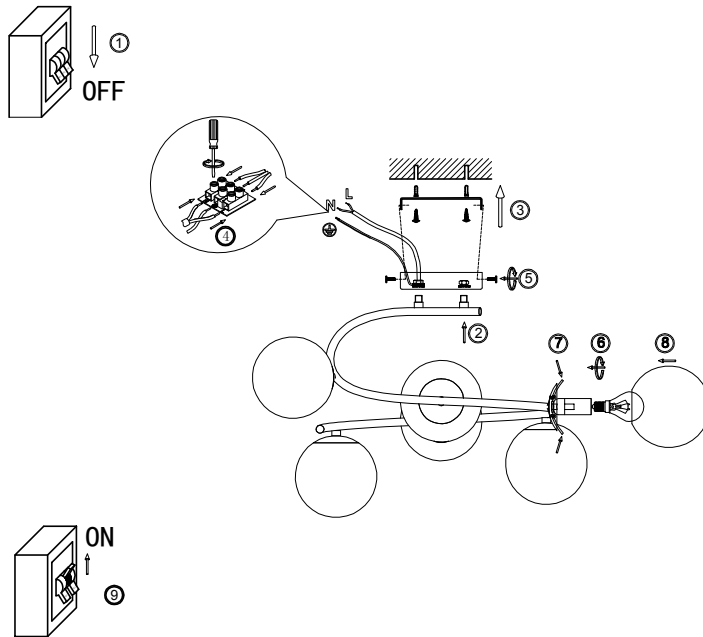

FREYA
TRADITION OF QUALITY

Instruction

FR5013PL-06CH

6 x E14 (40W)

Model: FR5013PL-06CH
Collection: Modern
Series: Ivonne

Ceiling Lamps