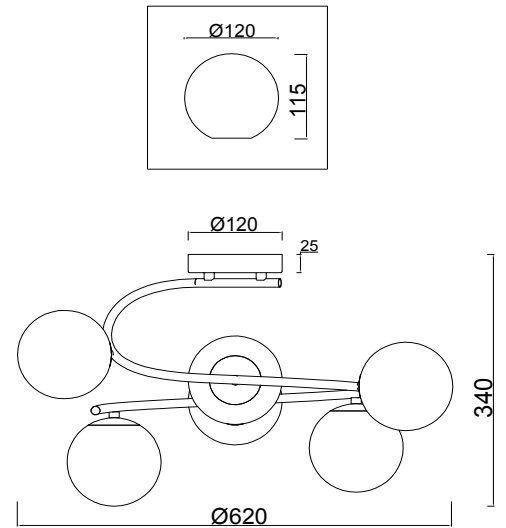

FREYA
TRADITION OF QUALITY

Instruction

FR5013PL-06CH

6 x E14 (40W)

Model: FR5013PL-06CH
Collection: Modern
Series: Ivonne

Ceiling Lamps