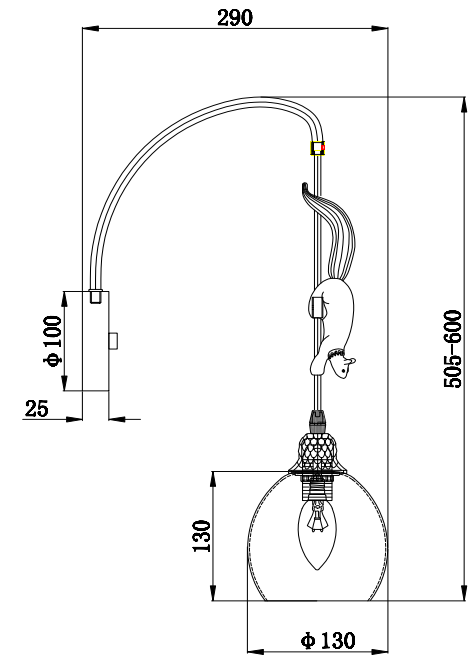

# Instruction

FR5010WL-01W

1 x E14 (60W)

Model: FR5010WL-01W  
Series: Squirrel

Wall Lamps