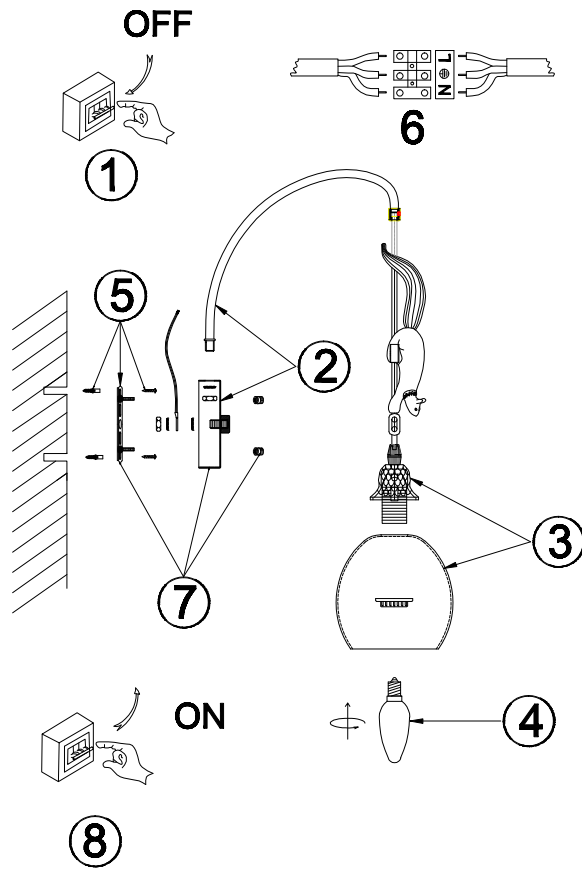

# Instruction

FR5010WL-01W

1 x E14 (60W)

Model: FR5010WL-01W  
Series: Squirrel

Wall Lamps