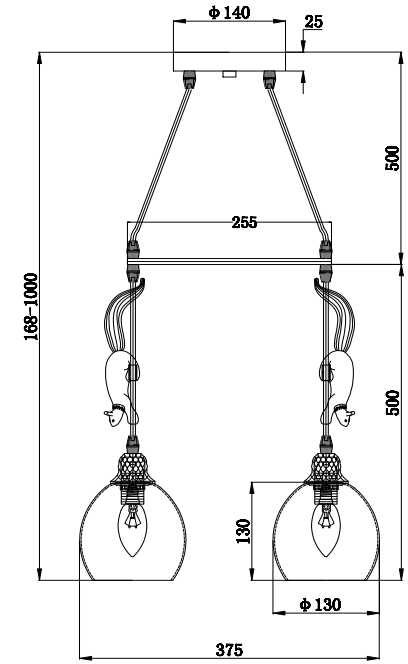

# Instruction

FR5010PL-03W

3 x E14 (60W)

Model: FR5010PL-03W  
Series: Squirrel

Ceiling Lamps