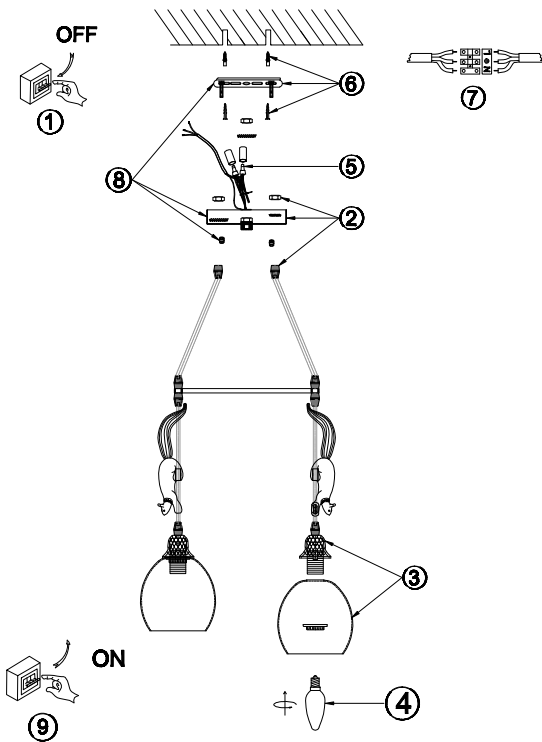

# Instruction

FR5010PL-03W

3 x E14 (60W)

Model: FR5010PL-03W  
Series: Squirrel

Ceiling Lamps