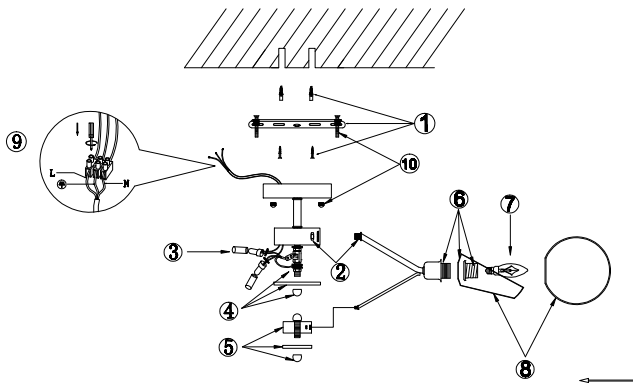

FREYA
TRADITION OF QUALITY

Instruction

FR5009CL-05CH

5 x E14 (60W)

Model: FR5009CL-05CH
Series: Silvia

Ceiling Lamps