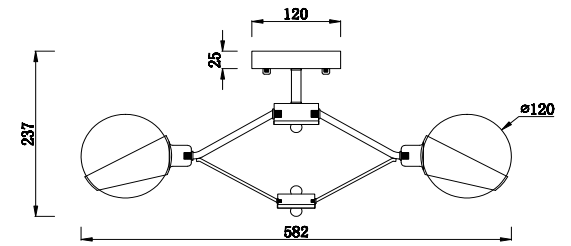

FREYA
TRADITION OF QUALITY

Instruction

FR5009CL-05CH

5 x E14 (60W)

Model: FR5009CL-05CH
Series: Silvia

Ceiling Lamps